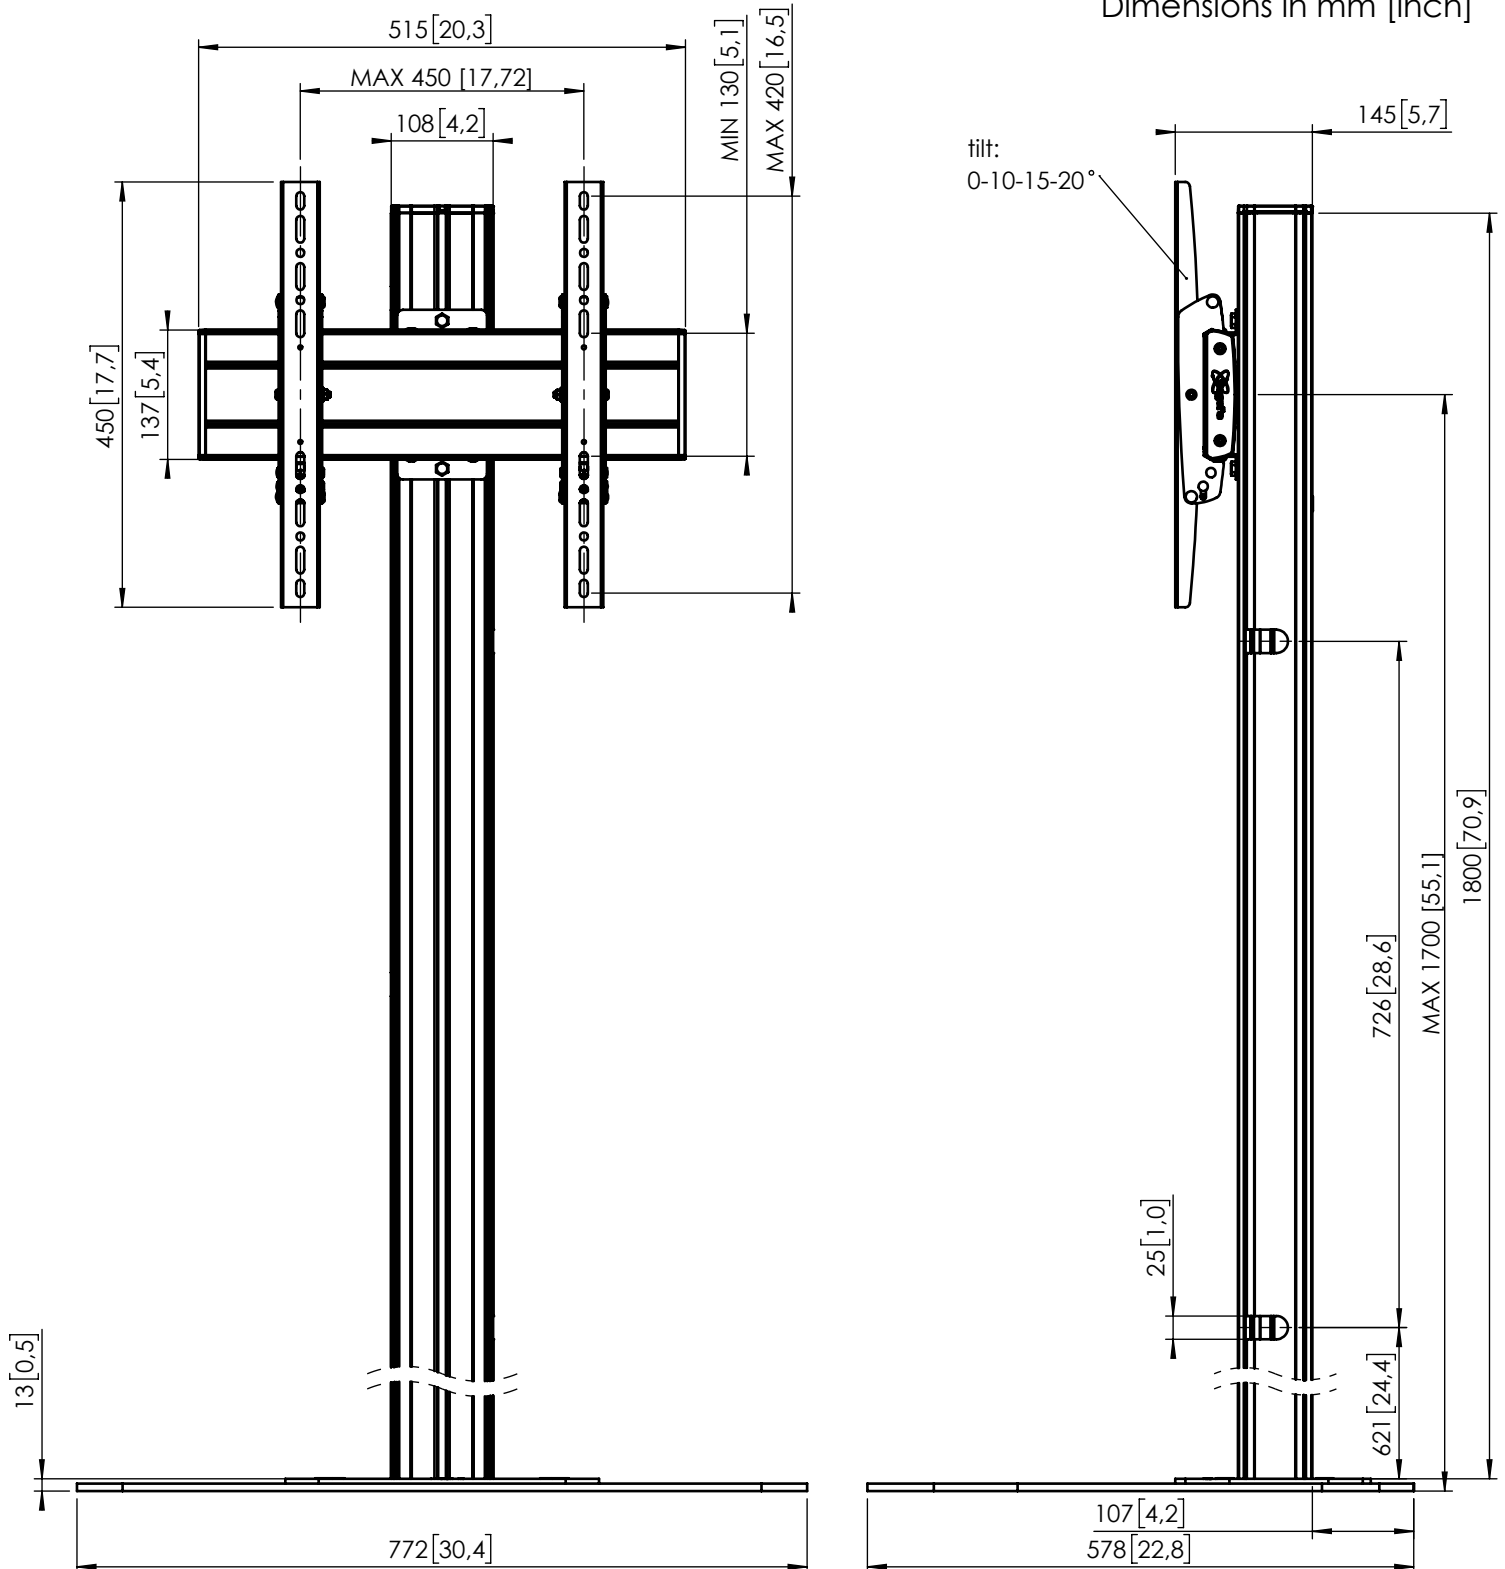

# Product data sheet

## F 1844S Floor stand

Dimensions in mm [inch]

**Note:** This document and specifications herein are confidential and the exclusive property of Vogel's Products b.v. Neither this design nor any information contained in this drawing may be reproduced or disclosed to others without written consent of Vogel's Products b.v. The design and information will not be reproduced, copied or used, either in part or in its entirety, as the basis for the manufacture or sale of items without written permission.  
**Warning:** Please study all instructions and illustrations carefully before installation.  
 Information in this document is subject to change without further notice.