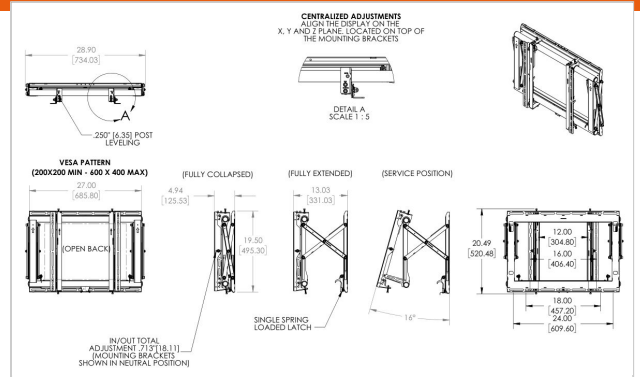

PFW 6870 Display video wall module pop-out

Article number (SKU) 7368700
Colour Black

PFW 6870 is a customizable video wall framing system for displays weighing up to 72 kg / 160 lbs. with a mounting pattern of 200 x 200 to 600 x 400mm. It features multi-monitor stacking, spring-loaded release, open design, custom spacers, top adjustable mounting brackets and straight scissor-style extension.

Optional dedicated spacers dramatically reduce installation time. Spacers are available for the most used video wall displays or monitors.

PFW 6870 Display video wall module pop-out

www.vogels.com

VOGEL'S HOLDING BV 2019 (c) All rights reserved.
Subject to printing errors, technical and price amendments.
Date: 2019-06-06

Specifications

Product type number	PFW 6870
Article number (SKU)	7368700
Colour	Black
EAN single box	8712285323461
Turn	Up to 180°
Guarantee	5 years
Max. weight load (kg)	72
Max. height of interface (mm)	495
Max. width of interface (mm)	734
Levelling function	Post-installation horizontal levelling
Max. distance to the wall (mm)	331
Max. horizontal hole pattern (mm)	600
Max. screen size (inch)	65
Max. vertical hole pattern (mm)	400
Min. distance to the wall (mm)	127
Min. horizontal hole pattern (mm)	200
Min. screen size (inch)	37
Min. vertical hole pattern (mm)	200
Orientation	Landscape
Service position	Yes