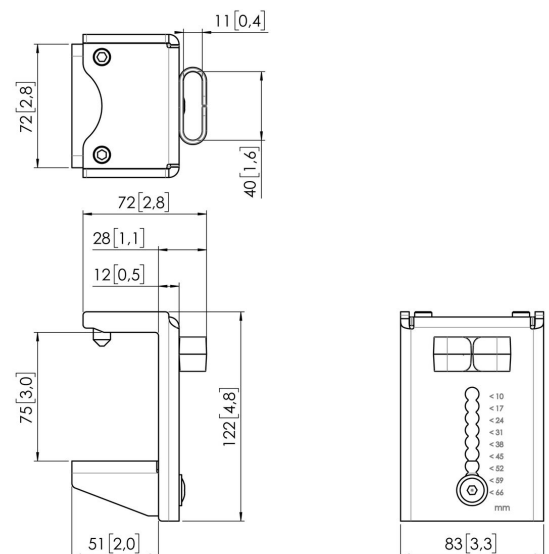

MOMO C103 Desk Clamp Component for Motion and Motion Plus (white)

Største fordele

Build your ideal monitor arm The MOMO C 103 Desk Clamp Component is part of MOMO Motion and Motion+. Specially designed for desk mounting. Endless possibilities Create a multi-monitor set-up with just a few components. Including both straight and angled positions. MOMO monitor arm accessories and components are installed using just one allen (hex) key, cleverly integrated into the product. So you'll always have the right tool at hand.

MOMO C103 Desk Clamp Component for Motion and Motion Plus (white)

Specifikationer

Maks. vægtbelastning (kg)	20
Maks. vægtbelastning (Lbs)	44.09
	66
Højde	122
Bredde	83
Dybde	63
Varenummer	7161031
EAN enkelt pakke	8712285354007
Farve	Hvid
TÜV-certificeret	Ja
Garanti	10 år