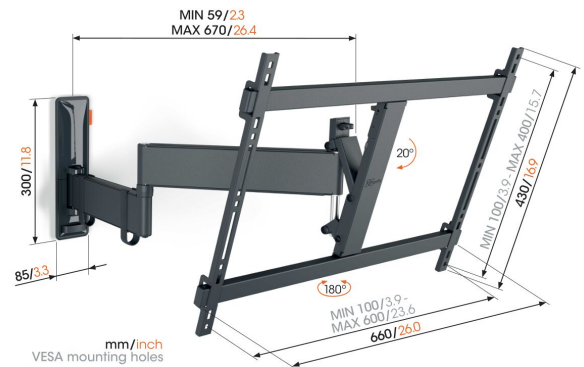

TVM 3641 Full-Motion TV Wall Mount (black)

Key Benefits

- Smooth OneFinger™ Movement - Thanks to coated bearings and precision steel shafts
- Keep your TV always level (horizontally and vertically)
- Cable clips included: Guide your cables from TV to wall
- Easily lock and release with TiltAnchor™
- Turn your TV up to 180° thanks to long arms of 67 cm

Stylish and safe: full-motion TV wall mount for TVs from 40 to 77 inches

With this stylish COMFORT Full-Motion+ TV wall mount, you can enjoy your large TV to the max. The wall mount can turn up to 180° and tilt up to 20° for optimal viewing comfort. It is designed for intensive use, so it is ideal for families with children. Your TV is guaranteed to be mounted safely and securely. The wall mount is suitable for TVs from 40 to 77 inches and weighing up to 35 kg.

TVM 3641 Full-Motion TV Wall Mount (black)

Specifications

Article number (SKU)	3836410
Colour	Black
EAN single box	8712285350184
Product size	L
TÜV certified	Yes
Tilt	Tilt up to 20°
Turn	Up to 180°
Guarantee	10 years
Min. screen size (inch)	40
Max. screen size (inch)	77
Max. weight load (kg)	35
Min. hole pattern	100mm x 100mm
Max. hole pattern	600mm x 400mm
Max. bolt size	M8
Max. height of interface (mm)	430
Max. width of interface (mm)	660
Cable management	Cable clips
Max. distance to the wall (mm)	670
Max. horizontal hole pattern (mm)	600
Max. vertical hole pattern (mm)	400
Min. distance to the wall (mm)	59
Number of pivot points	3
Spirit level included	Yes
Universal or fixed hole pattern	Universal
Awards	Good Industrial Design Award