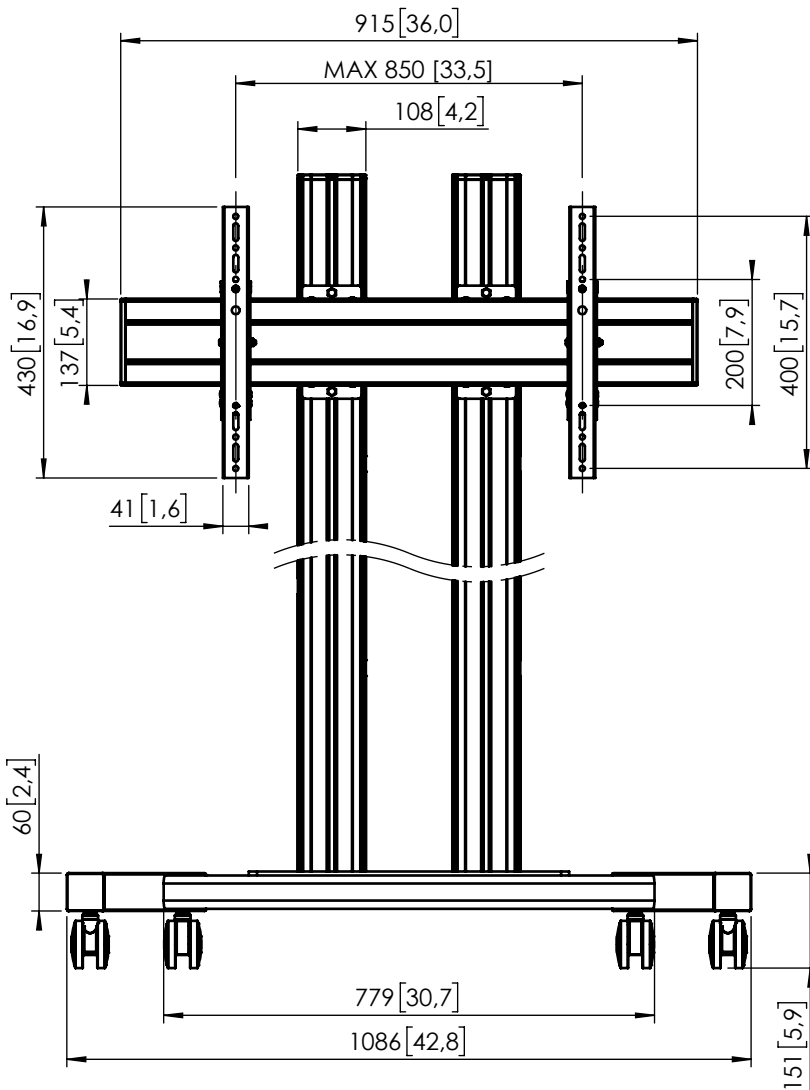

## TD 1584 Trolley

Dimensions in mm [inch]

Note: This document and specifications herein are confidential and the exclusive property of Vogel's Products b.v. Neither this design nor any information contained in this drawing may be reproduced or disclosed to others without written consent of Vogel's Products b.v. The design and information will not be reproduced, copied or used, either in part or in its entirety, as the basis for the manufacture or sale of items without written permission.  
Warning: Please study all instructions and illustrations carefully before installation.  
Information in this document is subject to change without further notice.