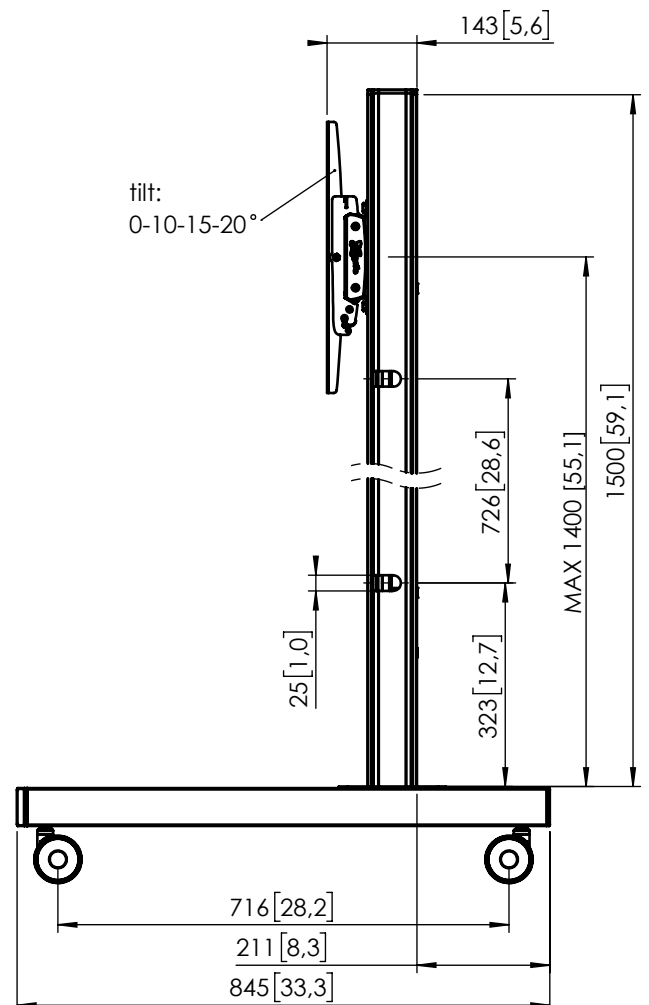

## TD 1584 Trolley

Dimensions in mm [inch]

Note: This document and specifications herein are confidential and the exclusive property of Vogel's Products b.v. Neither this design nor any information contained in this drawing may be reproduced or disclosed to others without written consent of Vogel's Products b.v. The design and information will not be reproduced, copied or used, either in part or in its entirety, as the basis for the manufacture or sale of items without written permission.  
Warning: Please study all instructions and illustrations carefully before installation.  
Information in this document is subject to change without further notice.