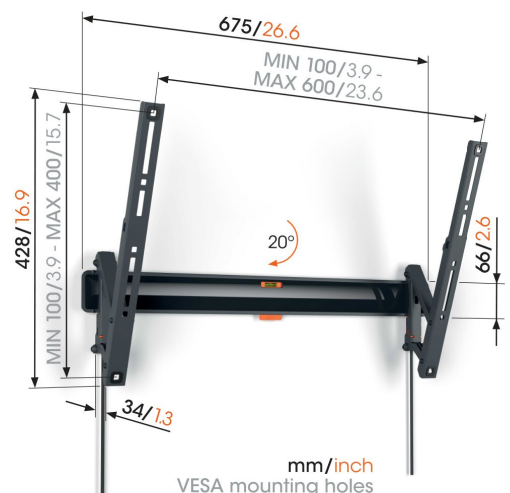

## TVM 3613 Tilting TV Wall Mount

### Stylish and safe: tilting TV wall mount for TVs from 40 to 77 inches

Are you looking for a safe and stylish TV wall mount for your large flat screen TV? One that you can tilt because you want to mount your TV a bit higher on the wall, for example in your bedroom? If so, this COMFORT Tilt TV wall mount is the perfect choice. You can tilt it up to 20° to create the ideal viewing angle. The wall mount is suitable for large TVs from 40 to 77 inches and weighing up to 35 kg.

# Specifications

Article number (SKU)	3836130
Colour	Black
EAN single box	8712285350085
Product size	L
TÜV certified	Yes
Tilt	Tilt up to 20°
Guarantee	10 years
Min. screen size (inch)	40
Max. screen size (inch)	77
Max. weight load (kg/Lbs)	35 / 77.16
Min. hole pattern	100mm x 100mm
Max. hole pattern	600mm x 400mm
Max. bolt size	M8
Max. height of interface (mm)	428
Max. width of interface (mm)	675
Certifications	TÜV
Max. horizontal hole pattern (mm)	600
Max. vertical hole pattern (mm)	400
Min. distance to the wall (mm / inch)	34 / 1.34
Min. horizontal hole pattern (mm)	100
Min. vertical hole pattern (mm)	100
Spirit level included	Yes
Universal or fixed hole pattern	Universal