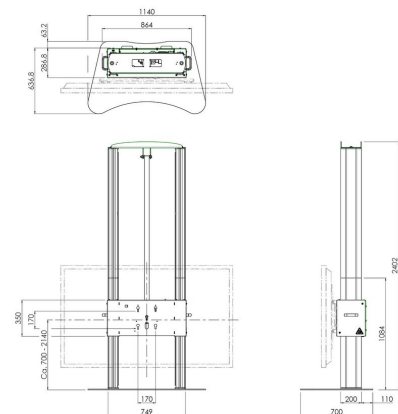

## S062.7300-86 Display Hoist System, 86"

Discover the ultimate convenience in display installations with our fully divisible floor stand, including flight case. Specially designed for effortless transport and electric lifting of a display up to 86 inches and a maximum weight of 120 kg (265 lbs). Ideal for the rental sector.

## S062.7300-86 Display Hoist System, 86"

Smart  
metals  
WEIGHING SOLUTIONS

# Specifications

Max. screen size (inch)	86
Min. distance to floor - center display (mm)	700
Max. distance to floor - center display (mm)	2140
Max. weight load (kg)	120
Max. weight load (Lbs)	264.55
Height	2402
Article number (SKU)	S062.7300-86
EAN single box	8718868870681
Colour	Silver
Guarantee	5 years