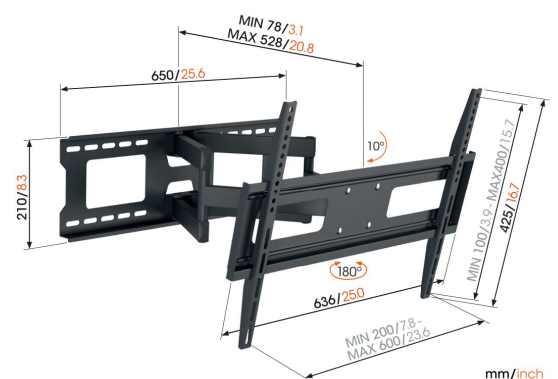

## MA 4040 Full-Motion TV Wall Mount

### Key Benefits

- Watch from anywhere in the room: turn up to 180°
- Tested up to 3 times max. TV weight
- Bolts and fischer® plugs included
- Avoid reflections: tilt up to 10°
- Reliable quality for an affordable price

### For TVs from 40 up to 77 inch (196 cm)

Do you have a large screen that you want to mount in a practical and secure way? Then the MA 4040 is a good option. The sturdy wall mount is suitable for TVs from 40 to 77 inches. It can handle TVs up to 35 kg with ease.

### Specifications

Article number (SKU)	8554040
Colour	Black
EAN single box	8712285360800
Product size	L
Height	210
Width	650
Depth	52
TÜV certified	Yes
Tilt	Tilt up to 10°
Turn	Full motion (up to 180°)
Min. screen size (inch)	40
Max. screen size (inch)	77
Max. weight load (kg/Lbs)	35 / 77.16
Min. hole pattern	100mm x 100mm
Max. hole pattern	600mm x 400mm
Max. bolt size	M8
Certifications	TÜV
Max. distance to the wall (mm / inch)	528 / 20.79
Max. horizontal hole pattern (mm)	600
Max. vertical hole pattern (mm)	400
Min. distance to the wall (mm / inch)	78 / 3.07
Min. horizontal hole pattern (mm)	100
Min. vertical hole pattern (mm)	100
Number of pivot points	2
Service position	No
Spirit level included	No
Universal or fixed hole pattern	Universal