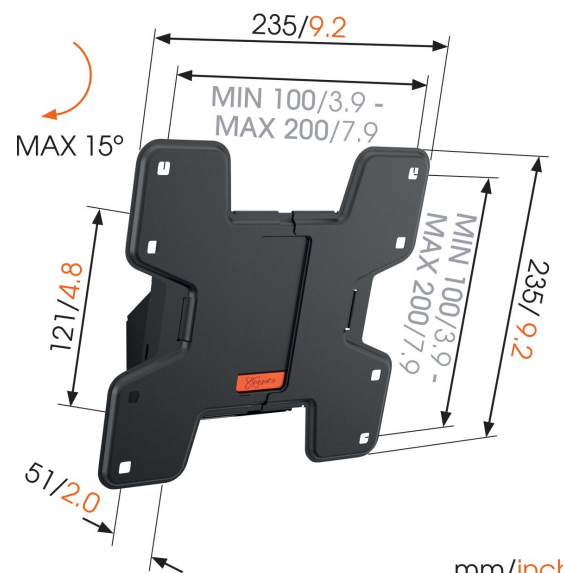

WALL 2115 Tilting TV Wall Mount

For TVs up to 40 inch (102 cm)

The WALL 2115 is a durable TV wall mount, suitable for 19 to 40 inch (48 to 102 cm) TVs weighing up to 20 kg (44 lbs). Squeezed for space? Mount your TV higher up on the wall. Putting a TV higher on the wall with the WALL 2115 TV wall mount is a great way to save space, reduce reflections and keep your TV safely out of reach of pets or children. Simply tilt your TV forward to watch it in comfort from where you are lounging or sitting.

mm/inch
VESA mounting holes

WALL 2115 Tilting TV Wall Mount

Specifications

Article number (SKU)	8350610
Colour	Black
EAN single box	8712285329968
Product size	S
TÜV certified	Yes
Tilt	Tilt up to 15°
Guarantee	Lifetime
Min. screen size (inch)	19
Max. screen size (inch)	40
Max. weight load (kg/Lbs)	15 / 33.07
Max. bolt size	M8
Max. height of interface (mm)	235
Max. width of interface (mm)	235
Certifications	TÜV
Min. distance to the wall (mm / inch)	51 / 2.01
Universal or fixed hole pattern	Fixed