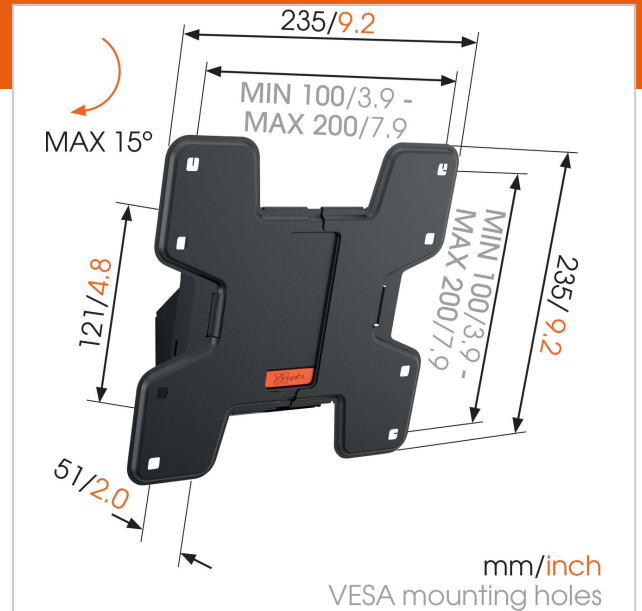

WALL 2115 Tilting TV Wall Mount

Article number (SKU)
Colour

8350610
Black

Key Benefits

- Lock your TV securely in place
- Simply Smart Value: Great comfort for an affordable price
- Tilt (up to 15°) to avoid reflections

For TVs up to 40 inch (102 cm)

The WALL 2115 is a durable TV wall mount, suitable for 19 to 40 inch (48 to 102 cm) TVs weighing up to 20 kg (44 lbs). Squeezed for space? Mount your TV higher up on the wall. Putting a TV higher on the wall with the WALL 2115 TV wall mount is a great way to save space, reduce reflections and keep your TV safely out of reach of pets or children. Simply tilt your TV forward to watch it in comfort from where you are lounging or sitting.

The WALL series: simply smart value

This modern and intuitive TV wall bracket is part of the Vogel's WALL series and turns your television into a piece of fine art. It keeps your TV safely out of the way in busy areas such as the kitchen or living room. The mount is built on 40 years of experience and backed by a lifetime guarantee. Simply smart value. Need to tuck your TV away even further? Mount it in a corner to save even more space. Check out our full-motion TV wall brackets, perfect for any corner of the room.

WALL 2115 Tilting TV Wall Mount

www.vogels.com

VOGEL'S HOLDING BV 2019 (c) All rights reserved.
Subject to printing errors, technical and price amendments.
Date: 2019-02-13

Specifications

Product type number	WALL 2115
Article number (SKU)	8350610
Colour	Black
EAN single box	8712285329968
Product size	S
TÜV certified	Yes
Tilt	Tilt up to 15°
Guarantee	Lifetime
Min. screen size (inch)	19
Max. screen size (inch)	40
Max. weight load (kg)	15
Max. bolt size	M8
Max. height of interface (mm)	235
Max. width of interface (mm)	235
Min. distance to the wall (mm)	51
Product group	Tv mount tilt
Universal or fixed hole pattern	Fixed
Product line	WALL