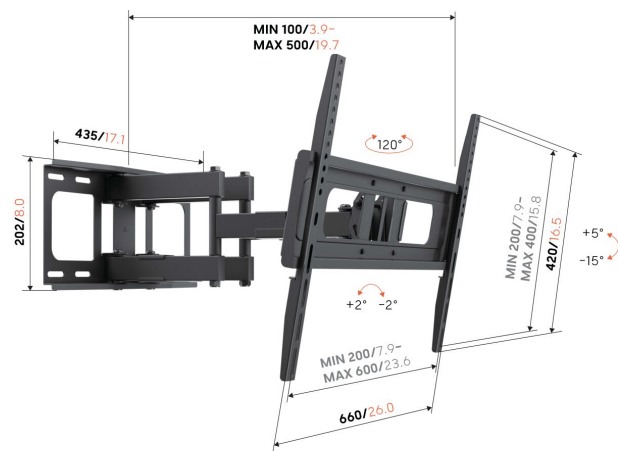

UP 6053 Full-Motion TV Wall Mount L

Key Benefits

- Watch from anywhere in the room: turn up to 120°
- Avoid reflections: tilt up to 15°
- Cable clips included: Guide your cables from TV to wall
- Tested up to 3 times max. TV weight
- Reliable quality for an affordable price

The UP 6055 TV Wall Mount combines style, strength, and functionality in one smart design. Built for reliability and long-lasting performance, the Vogel's UP 6055 is tested extensively and combines durable quality with smart design ensuring years of comfortable viewing enjoyment.

mm/inch
VESA mounting holes

UP 6053 Full-Motion TV Wall Mount L

Specifications

Min. screen size (inch)	40
Max. screen size (inch)	80
Min. hole pattern	200mm x 200mm
Max. hole pattern	600mm x 400mm
Min. horizontal hole pattern (mm)	200
Max. horizontal hole pattern (mm)	600
Min. vertical hole pattern (mm)	200
Max. vertical hole pattern (mm)	400
Universal or fixed hole pattern	Universal
Max. height of interface (mm)	420
Max. width of interface (mm)	660
Max. weight load (kg)	40
Max. weight load (Lbs)	88.18
Turn	Up to 120°
Number of pivot points	4
Tilt	Tilt up to 15°
Cable management	Cable clips
Spirit level included	No
Height	420
Width	660
Depth	500
Article number (SKU)	8460530
EAN single box	8712285417085
Colour	Black
Guarantee	5 years