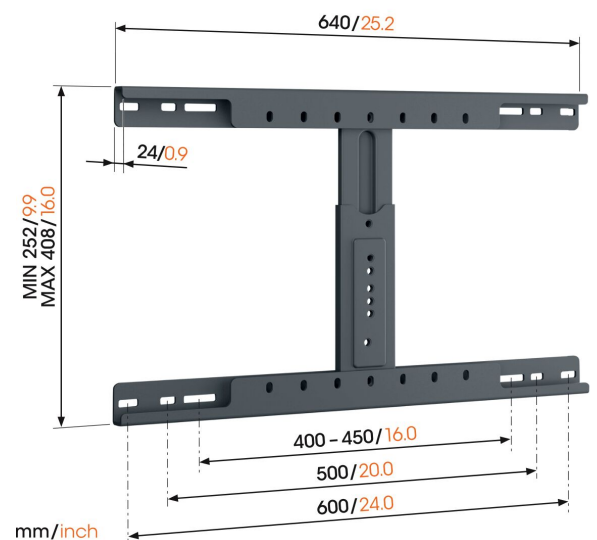

### Stud adapter for mounting TV on hollow wall

Mounting your TV on a hollow wall needs to be done safely. A Vogel's stud adapter can be the solution. This adapter fits stud spacings of 16, 20 and 24 inches, or 450 and 600 mm. The maximum weight capacity of the stud adapter is 75 kg.

# Specifications

Article number (SKU)	6869500
Colour	Black
EAN single box	8712285359187
TÜV certified	Yes
Guarantee	2 years
Max. weight load (kg/Lbs)	75 / 165.35
Cable management	Integrated cable management