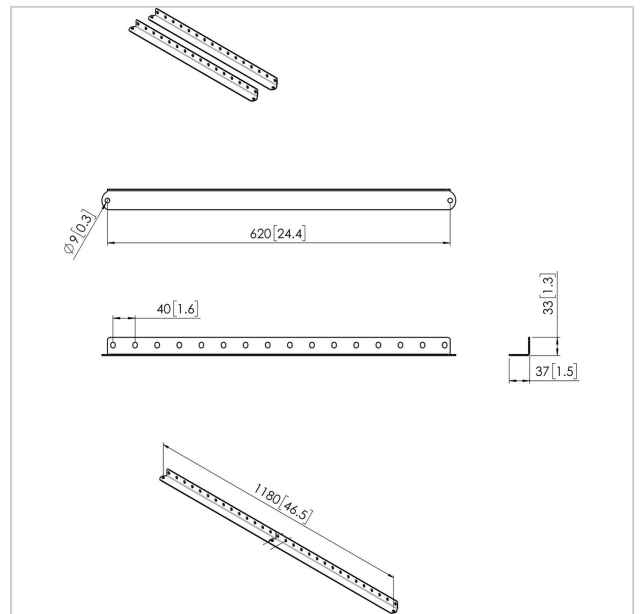

PFA 9142 Wall support extension kit 2 arms

Article number (SKU)
Colour

7291420
Black

The PFA 9142 consists of 2 arms that can be used to extend the PFA 9141.

PFA 9142 Wall support extension kit 2 arms

www.vogels.com

VOGEL'S HOLDING BV 2019 (c) All rights reserved.
Subject to printing errors, technical and price amendments.
Date:2020-02-17

Specifications

Product type number	PFA 9142
Article number (SKU)	7291420
Colour	Black
EAN single box	8712285343223
TÜV certified	Yes
Guarantee	5 years