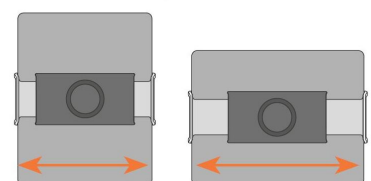

TMS 1050 Tablet Dashboard Pack

Key Benefits

- Attach your tablet securely to the windscreen or dashboard
- Enjoy your tablet in both portrait or landscape position
- No tools required to install

Your Music and Apps at Your Fingertips

*Fits all tablets
7" up to 13"

min. 150 mm / max. 220 mm

tablet thickness
min. 5 mm / max. 13 mm

TMS 1050 Tablet Dashboard Pack

Specifications

Article number (SKU)	8371500
Colour	Black
EAN single box	8712285326769
Rotate	Up to 360°
Guarantee	Lifetime
Min. screen size (inch)	10
Max. screen size (inch)	12
Max. weight load (kg/Lbs)	1 / 2.20
Max. screen depth (mm)	13
Tablet Brand and Model(s)	Universal
Tablet usage	In a car
Awards	CES Award 2015 Good Industrial Design Award IF Product Design Award CES Award 2015 Good Industrial Design Award IF Product Design Award
Max. thickness desk	