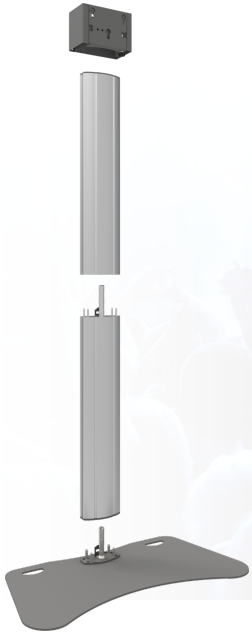

Divisible stand max. 90 inch

## **062.3000 Fully divisible stand for flat panels up to 90 inch, 85 kg, single construction**

The SmartMetals fully divisible stand is particularly suitable for rental applications. Due to the stand being divided in 4 parts: the base plate, the column in two parts of 95cm and the stand head, the stand and the screen can be transported compact in a flightcase. Furthermore this stand has three separate cable ducts, the screen can be protected from theft by means of a padlock and it can be installed without using any tools. A screen mount with three point coupling bolts should be added, which can be chosen by looking at the weight and mounting pattern of the screen.

## Divisible stand max. 90 inch

### Features

**Maximum length:** 1900 mm

**Weight:** 67.00 kg

**Colour:** Dark grey, Aluminium

**Maximum load:** 85 kg

**Screen position:** Landscape, Portrait

**Inch range:** max. 90 inch

**Mobile / fixed:** Fixed