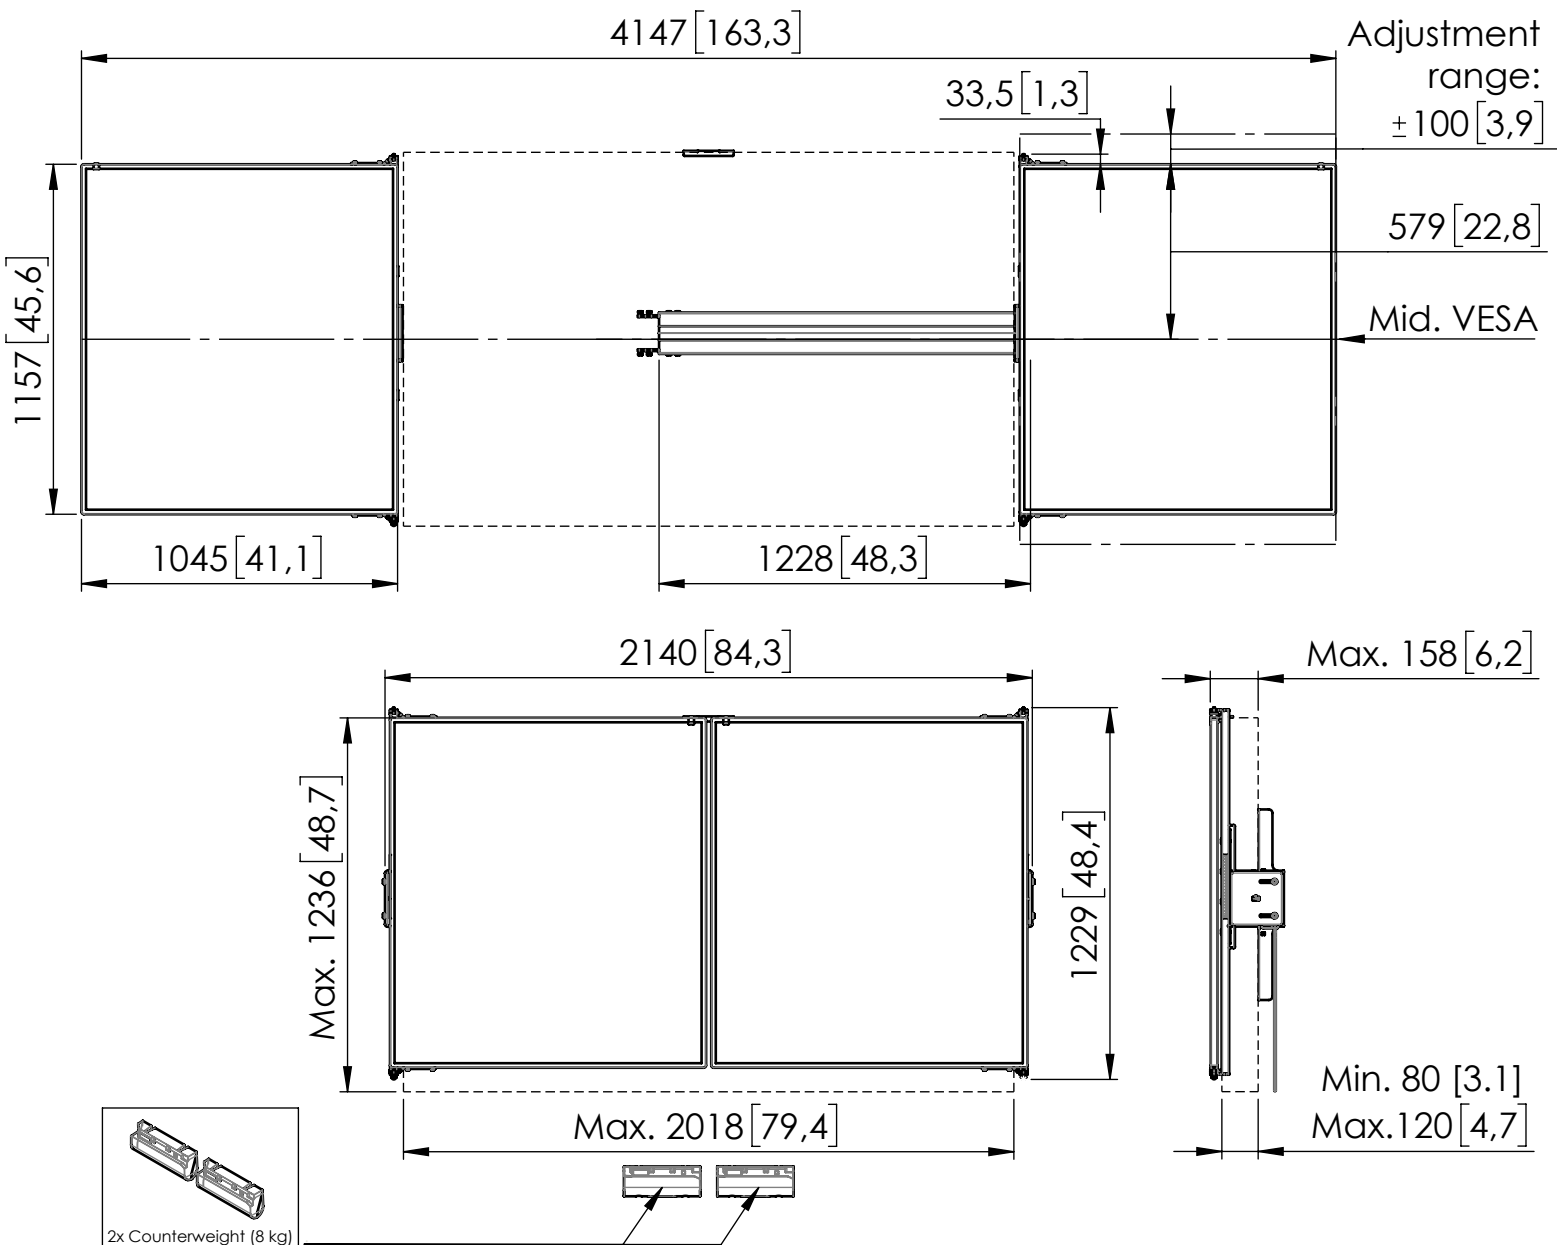

Product data sheet

RISE WBS86M WB set 86" for 5XXX series

Dimensions in mm [inch]

Screen sizes: 86 inch
 Net weight: 48,3 kg / 106.4 lbs
 Gross weight: 53,4 kg / 117.7 lbs

Maximum allowable load (screen+accessories) on a RISE 5XXX system in combination with RISE WBS86M: 86,0 kg / 189.6 lbs