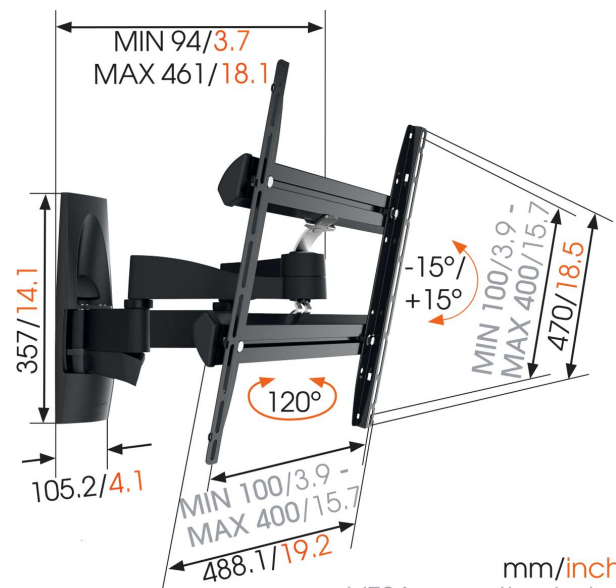

## WALL 2250 Full-Motion TV Wall Mount

### Full motion TV wall mount with double support arms

The WALL 2250 is designed especially for extra-large and heavy TVs. The maximum weight capacity of the WALL 2250 is 35 kg. A solid mount for TVs from 32" to 55" (81-140 cm). The maximum turning angle is 120° and the max. tilting angle is 15°.

# Specifications

Article number (SKU)	8354070
Colour	Black
EAN single box	8712285330841
Product size	M
TÜV certified	No
Tilt	Tilt up to 15°
Turn	Forward and turning motion (up to 120°)
Guarantee	Lifetime
Min. screen size (inch)	32
Max. screen size (inch)	55
Max. weight load (kg/Lbs)	35 / 77.16
Min. hole pattern	100mm x 100mm
Max. hole pattern	400mm x 400mm
Max. bolt size	M8
Max. height of interface (mm)	422
Max. width of interface (mm)	402
Certifications	TÜV
Max. distance to the wall (mm / inch)	540 / 21.26
Min. distance to the wall (mm / inch)	55 / 2.17
Universal or fixed hole pattern	Universal