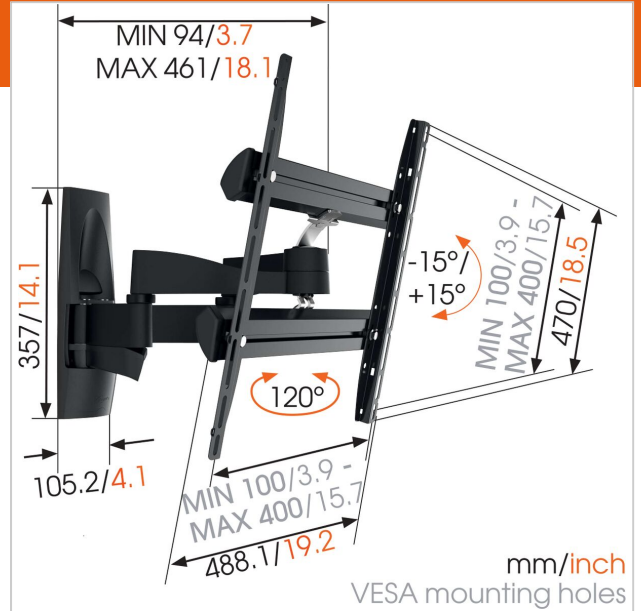

WALL 2250 Full-Motion TV Wall Mount

Article number (SKU)
Colour

8354070
Black

Key Benefits

- Easily level your TV even after installation
- Guide your cables
- Simply Smart Value: Great comfort for an affordable price
- Smoothly turn your TV up to 180°
- Tilt (up to 20°) to avoid reflections

For TVs up to 55 inch (140 cm)

The WALL 2245 TV wall mount is suitable for 32 to 55 inch (81 to 140 cm) TVs. This sturdy mount supports up to 20 kg (44 lbs). Flexible viewing from anywhere in the room. Now you can enjoy watching TV from different places with the WALL 2245 full-motion mount from Vogel's. The perfect view from the dining area and from the nearby living room. A great way to see your favourite TV show from a variety of places.

The WALL series: simply smart value

Vogel's designers drew upon over 40 years of highly durable Dutch design for the audiovisual market when they developed the clean and modern brackets of the WALL series. This resulted in affordable, smart wall brackets backed by a lifetime guarantee. Simply smart value. Want to hide unsightly cables? Vogel's offers several cable cover options to conceal your cables and match your wall mount. Read more at the TV mounting accessories page.