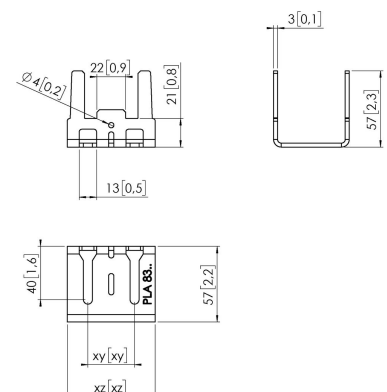

## PLA 8301 LED Interface middle, 1 pc

The PLA 8301 is custom made and can be used in the middle of the LED video wall. The dimensions of the bracket differ per LED-tile model.

## PLA 8301 LED Interface middle, 1 pc

# Specifications

|                      |                 |
|----------------------|-----------------|
| Article number (SKU) | 7183014         |
| Colour               | Stainless Steel |
| EAN single box       | 8712285339202   |
| TÜV certified        | Yes             |
| Guarantee            | 5 years         |