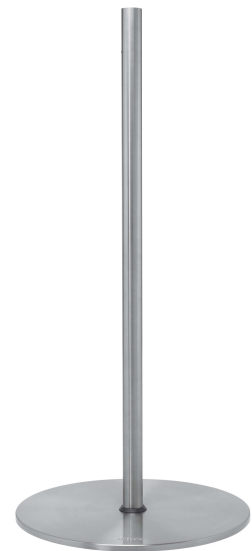

PFF 1570 Display floor stand

The PFF 1570 LCD/Plasma floor stand is a part of the modular system which enables you to create your own floor solution for LCD/Plasma TV's.

PFF 1570 Display floor stand

Specifications

Article number (SKU)	7321704
Colour	Stainless Steel
EAN single box	8712285313806
Height	1700
TÜV certified	Yes
Guarantee	5 years
Min. screen size (inch)	19
Max. screen size (inch)	55
Max. weight load (kg/Lbs)	40 / 88.18
Max. distance to floor - center display (mm)	1590
Max. screen size (inch)	55
Min. screen size (inch)	19