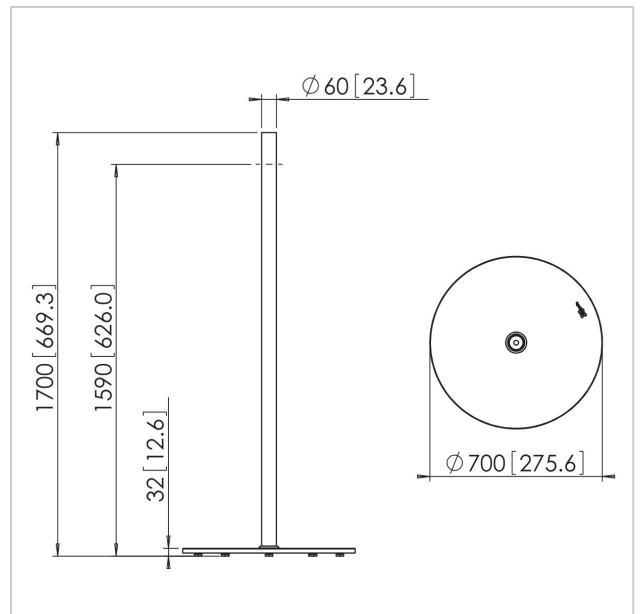

PFF 1570 Display floor stand

Article number (SKU)
Colour

7321704
Stainless Steel

Key Benefits

- Stylish design

The PFF 1570 LCD/Plasma floor stand is a part of the modular system which enables you to create your own floor solution for LCD/Plasma TV's.

PFF 1570 Display floor stand

www.vogels.com

VOGEL'S HOLDING BV 2019 (c) All rights reserved.
Subject to printing errors, technical and price amendments.
Date:2021-03-04

Specifications

Product type number	PFF 1570
Article number (SKU)	7321704
Colour	Stainless Steel
EAN single box	8712285313806
Height	1700
TÜV certified	Yes
Guarantee	5 years
Min. screen size (inch)	19
Max. screen size (inch)	55
Max. weight load (kg)	40
Max. distance to floor - center display (mm)	1590
Max. screen size (inch)	55
Min. screen size (inch)	19