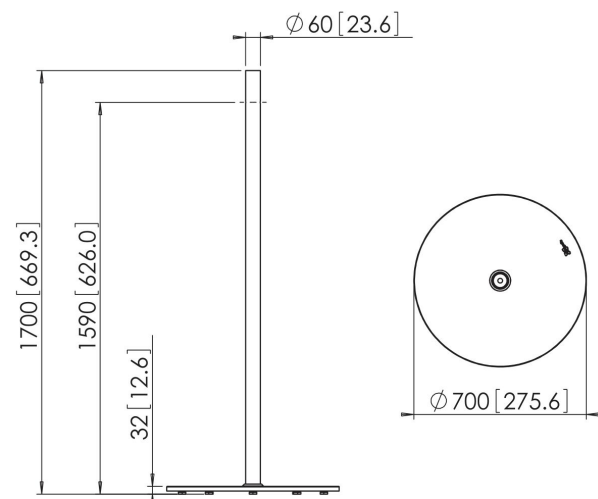

PFF 1570 Display floor stand

The PFF 1570 LCD/Plasma floor stand is a part of the modular system which enables you to create your own floor solution for LCD/Plasma TV's.