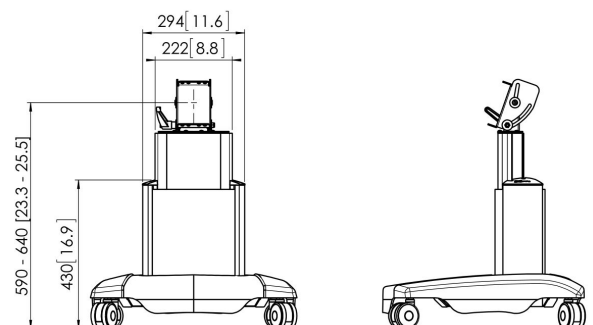

PFT 2515 Display Trolley

The PFT 2515 is especially designed for monitor use in studio's and on stage. But also for exhibitions, showrooms and specific retail applications this is an excellent trolley solution.

PFT 2515 Display Trolley

Specifications

Article number (SKU)	7325155
Colour	Black
EAN single box	8712285331121
Height	740
TÜV certified	Yes
Guarantee	5 years
Min. screen size (inch)	32
Max. screen size (inch)	65
Max. weight load (kg/Lbs)	70 / 154.32
Adjustable height	True
Max. distance to floor - center display (mm)	640
Max. screen size (inch)	65
Min. distance to floor - center display (mm)	590
Min. screen size (inch)	32