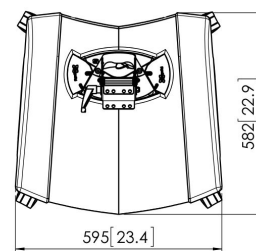

PFT 2515 Display Trolley

The PFT 2515 is especially designed for monitor use in studio's and on stage. But also for exhibitions, showrooms and specific retail applications this is an excellent trolley solution.

PFT 2515 Display Trolley

Specifications

Article number (SKU)	7325155
Colour	Black
EAN single box	8712285331121
Height	740
TÜV certified	Yes
Guarantee	5 years
Min. screen size (inch)	32
Max. screen size (inch)	65
Max. weight load (kg/Lbs)	70 / 154.32
Adjustable height	True
Max. distance to floor - center display (mm)	640
Max. screen size (inch)	65
Min. distance to floor - center display (mm)	590
Min. screen size (inch)	32