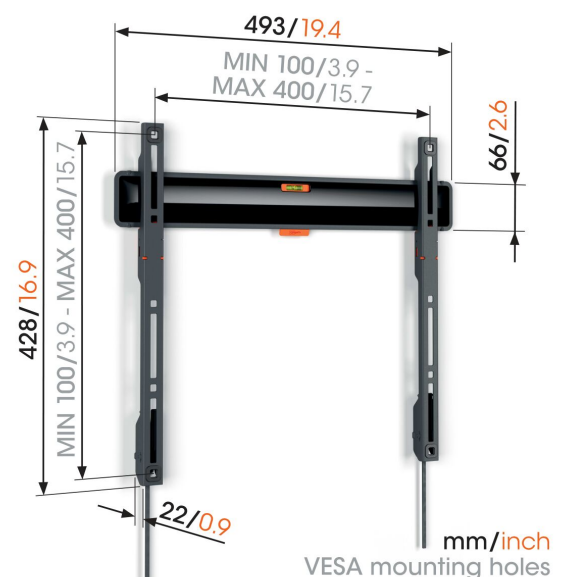

TVM 3405 Fixed TV Wall Mount

Key Benefits

- Like a painting: just 2.2 cm from the wall
- Lock your TV with a single click through ClickLoc™
- Spirit level included
- Protective TV patches - Protect the rear of your TV with soft protective patches
- Easy cable access

Stylish and safe: flat TV wall mount for TVs from 32 to 77 inches

Would you like to mount your flat screen TV stylishly and securely on the wall? With this COMFORT Fixed TV wall mount, you are choosing design and safety. The wall mount is suitable for mounting TVs from 32 to 77 inches and weighing up to 50 kg flat against the wall. The space between the TV and the wall is only 2.2 cm. COMFORT Fixed TV wall mounts cannot be turned or tilted. So, if you always sit directly in front of your TV, this is the perfect wall mount for you.

TVM 3405 Fixed TV Wall Mount

Specifications

Article number (SKU)	3834050
Colour	Black
EAN single box	8712285347726
Product size	M
Height	428
Width	493
TÜV certified	Yes
Guarantee	10 years
Min. screen size (inch)	32
Max. screen size (inch)	77
Min. hole pattern	100mm x 100mm
Max. hole pattern	400mm x 400mm
Max. bolt size	M8
Max. height of interface (mm)	428
Max. width of interface (mm)	493
Certifications	TÜV
Max. horizontal hole pattern (mm)	400
Max. vertical hole pattern (mm)	400
Min. horizontal hole pattern (mm)	100
Min. vertical hole pattern (mm)	100
Service position	Yes
Spirit level included	Yes
Universal or fixed hole pattern	Universal