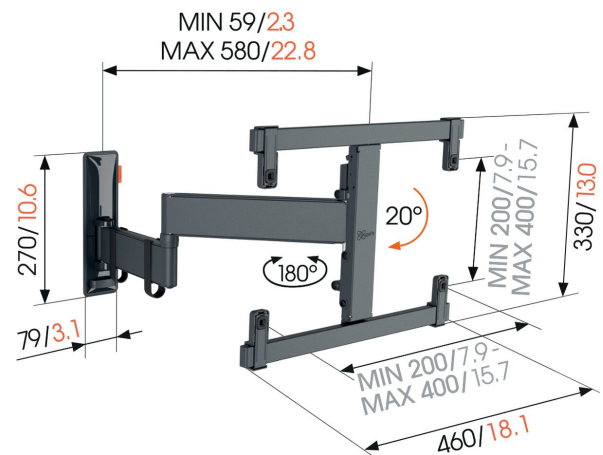

TVM 3465 Full-Motion TV Wall Mount

Key Benefits

- Ideal for OLED TVs
- Seamless, minimalistic design
- Smooth OneFinger™ Movement - Thanks to coated bearings and precision steel shafts
- Easily lock and release with TiltAnchor™
- Keep your TV always level (horizontally and vertically)

Full-motion TV wall mount for OLED TVs from 32 to 65 inches - stylish and safe

Are you looking for a safe, full-motion TV wall mount for your fragile OLED TV? A wall mount that perfectly matches the minimalistic design of your TV? Meet the stylish COMFORT Full-Motion+ TV wall mount. The wall mount is suitable for OLED TVs from 32 to 65 inches and weighing up to 25 kg. It can turn a full 180°. This allows you to effortlessly enjoy your beautiful OLED TV from anywhere in the room.

mm/inch
VESA mounting holes

TVM 3465 Full-Motion TV Wall Mount

Specifications

Article number (SKU)	3834650
Colour	Black
EAN single box	8712285351846
Product size	OLED M
TÜV certified	Yes
Tilt	Tilt up to 20°
Turn	Up to 180°
Guarantee	10 years
Min. screen size (inch)	32
Max. screen size (inch)	65
Max. weight load (kg)	25
Min. hole pattern	200mm x 200mm
Max. hole pattern	400mm x 400mm
Max. bolt size	M8
Max. height of interface (mm)	430
Max. width of interface (mm)	460
Cable management	Cable clips
Max. distance to the wall (mm)	580
Max. horizontal hole pattern (mm)	400
Max. vertical hole pattern (mm)	400
Min. distance to the wall (mm)	59
Number of pivot points	3
Spirit level included	Yes
Universal or fixed hole pattern	Universal