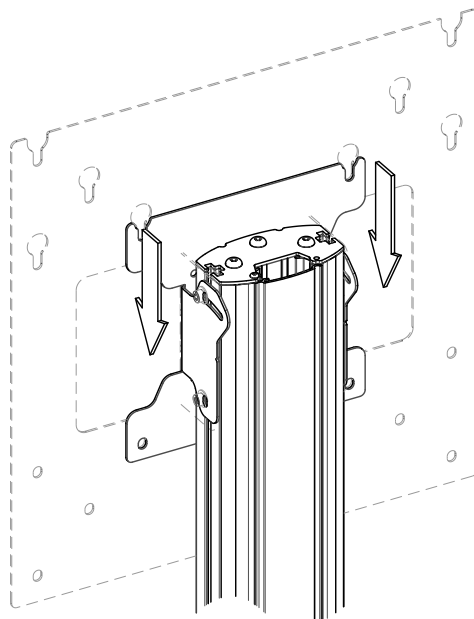

MOUNTING INSTRUCTIONS

063.8100 Stand platform (light series) surface 386 x 310

MOUNTING INSTRUCTIONS

MOUNTING INSTRUCTIONS

MOUNTING INSTRUCTIONS

MOUNTING INSTRUCTIONS

01

02