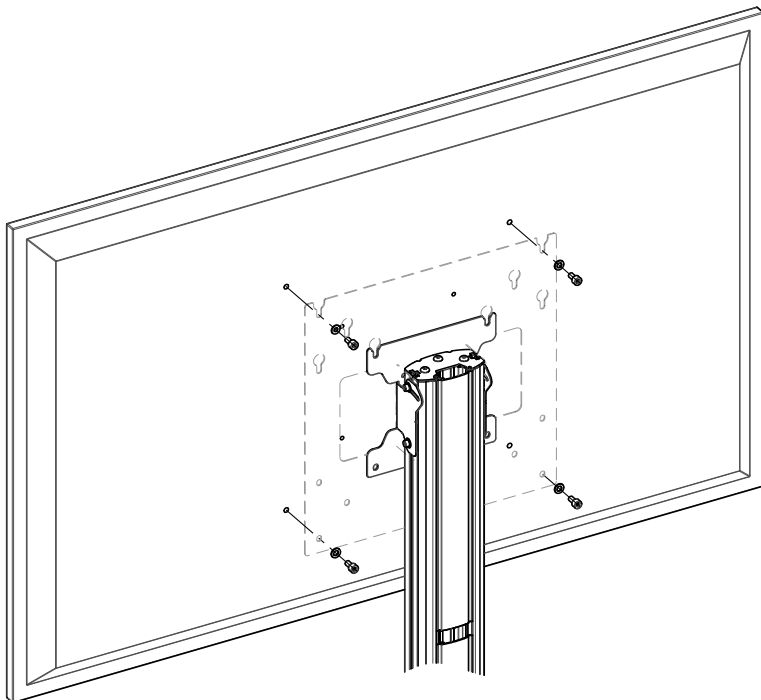

MOUNTING INSTRUCTIONS

MOUNTING INSTRUCTIONS

03