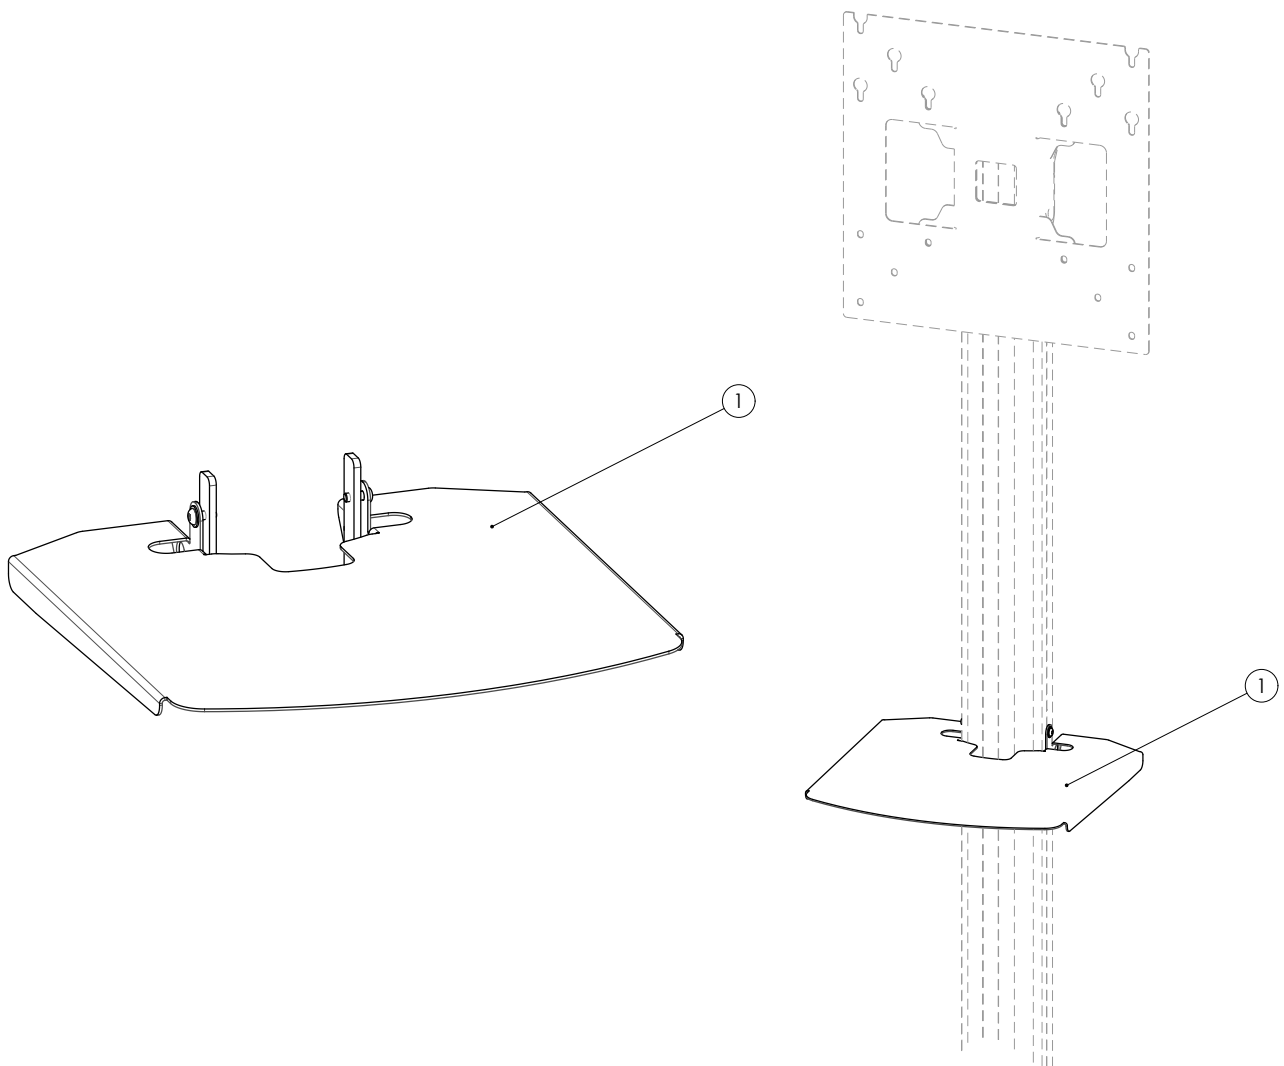

MOUNTING INSTRUCTIONS

063.8100 Stand platform (light series) surface 386 x 310

MOUNTING INSTRUCTIONS

MOUNTING INSTRUCTIONS

MOUNTING INSTRUCTIONS

MOUNTING INSTRUCTIONS

01

02