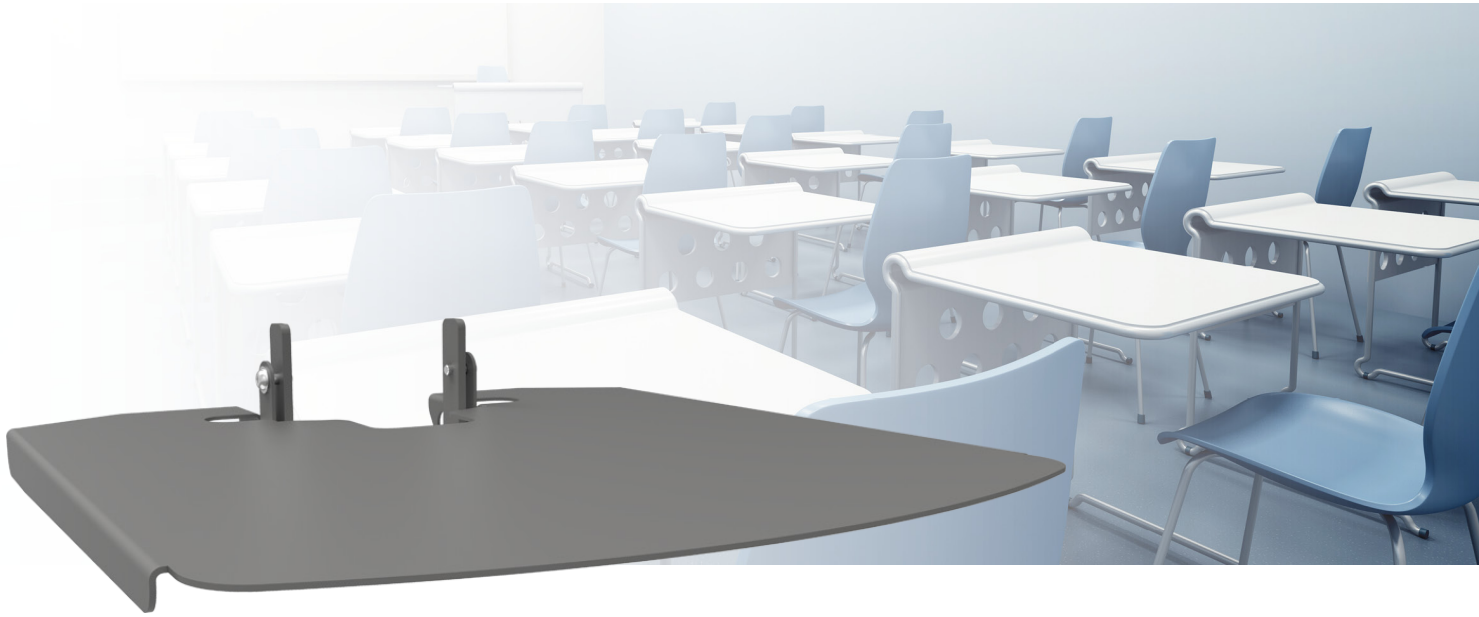

MOUNTING INSTRUCTIONS

063.8100 Stand platform (light series) surface 386 x 310

MOUNTING INSTRUCTIONS

MOUNTING INSTRUCTIONS

MOUNTING INSTRUCTIONS

MOUNTING INSTRUCTIONS

01

02