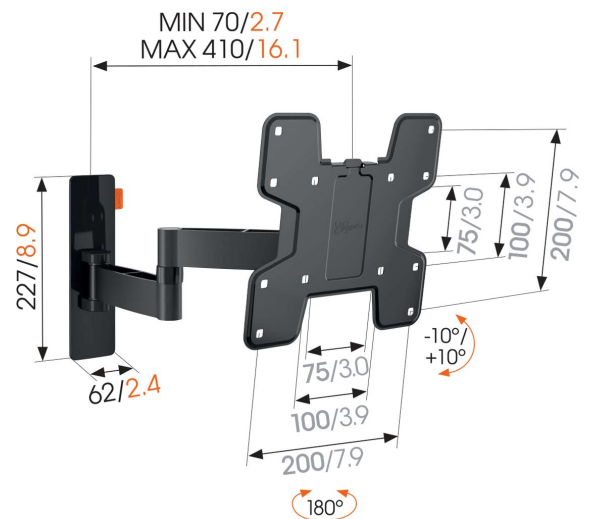

WALL 3145 Full-Motion TV Wall Mount (black)

Key Benefits

- Also suited for wall-mounting your monitor
- Easily level your TV even after installation
- Use the app and mark the first drilling hole easily!
- Tilt (up to $-10^{\circ}/+10^{\circ}$) to avoid reflections
- Guide your cables

TV bracket with turning function for TVs up to 15 kg

The WALL 3145 full motion TV bracket has a maximum weight capacity of 15 kg. Almost any model of TV, from 19" to 43" (48-109 cm), can be mounted on the wall with the WALL 3145. The maximum turning angle is 180° and the max. tilting angle is 20° . Also available in white.

mm/inch
VESA mounting holes

WALL 3145 Full-Motion TV Wall Mount (black)

Specifications

Article number (SKU)	8353110
Colour	Black
EAN single box	8712285335327
Product size	S
TÜV certified	Yes
Tilt	Tilt -10°/+10°
Turn	Full motion (up to 180°)
Guarantee	Lifetime
Min. screen size (inch)	19
Max. screen size (inch)	43
Max. weight load (kg/Lbs)	15 / 33.07
Max. bolt size	M8
Max. height of interface (mm)	301
Max. width of interface (mm)	302
Cable management	Cable clip
Certifications	TÜV
Max. distance to the wall (mm / inch)	410 / 16.14
Max. horizontal hole pattern (mm)	200
Max. vertical hole pattern (mm)	200
Min. distance to the wall (mm / inch)	70 / 2.76
Number of pivot points	3
Universal or fixed hole pattern	Fixed