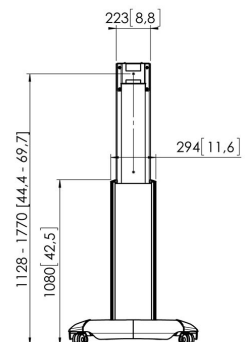

PFT 2520 Display Trolley

With the PFT 2520 flat display trolley Vogel's sets a new reference in AV trolleys/stands. Superb quality and design in combination with features as full cable management, height adjustment and autolock makes this new display floorstand one of a kind.

PFT 2520 Display Trolley

Specifications

Article number (SKU)	7325210
Colour	Black
EAN single box	8712285331145
Height	1870
TÜV certified	Yes
Guarantee	5 years
Min. screen size (inch)	32
Max. screen size (inch)	65
Max. weight load (kg)	55
Adjustable height	True
Max. distance to floor - center display (mm)	1770
Max. screen size (inch)	65
Min. distance to floor - center display (mm)	1130
Min. screen size (inch)	32