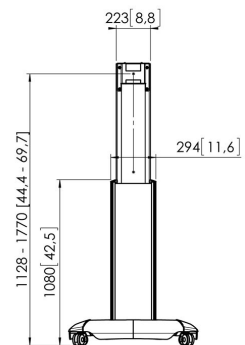

## PFT 2520 Display Trolley

With the PFT 2520 flat display trolley Vogel's sets a new reference in AV trolleys/stands. Superb quality and design in combination with features as full cable management, height adjustment and autolock makes this new display floorstand one of a kind.

## PFT 2520 Display Trolley

# Specifications

Article number (SKU)	7325210
Colour	Black
EAN single box	8712285331145
Height	1870
TÜV certified	Yes
Guarantee	5 years
Min. screen size (inch)	32
Max. screen size (inch)	65
Max. weight load (kg/Lbs)	55 / 121.25
Adjustable height	True
Max. distance to floor - center display (mm)	1770
Max. screen size (inch)	65
Min. distance to floor - center display (mm)	1130
Min. screen size (inch)	32