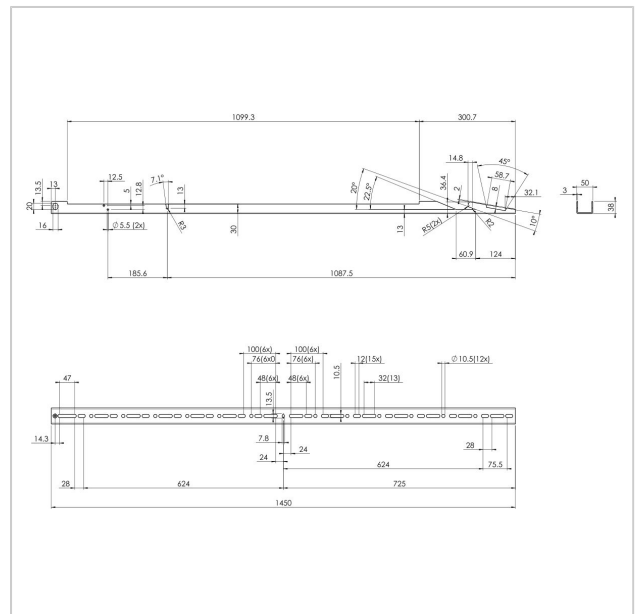

# PFW 5914 Display interface strips

Article number (SKU)  
Colour

7311390  
Black

## Key Benefits

- Modular

Vogel's Professional introduces a new range of modular wall mounts for extra large displays. The modular wall mount is especially designed for displays from 65 inches and larger, with a maximum mounting fitment of 1370x1400 mm and maximum weight of 160 kg.

## Specifications

Product type number	PFW 5914
Article number (SKU)	7311390
Colour	Black
EAN single box	8712285319242
Guarantee	5 years
Max. weight load (kg)	160
Max. bolt size	M10
Max. height of interface (mm)	1450
Max. width of interface (mm)	50
Max. vertical hole pattern (mm)	1400
Min. screen size (inch)	65
Min. vertical hole pattern (mm)	200