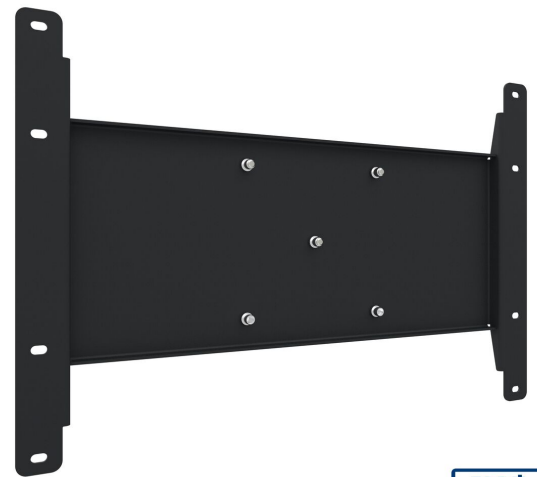

## S063.0320 Display Mount

This mount, equipped with a three-point coupling, is securely attached to the display. A reliable choice for the rental sector.

**Smart  
metals**  
MOUNTING SOLUTIONS

## S063.0320 Display Mount

# Specifications

Max. weight load (kg)	80
Max. weight load (Lbs)	176.37
Orientation	Landscape / Portrait
Length	430
Width	640
Depth	42
Article number (SKU)	S063.0320
EAN single box	8718868872845
Colour	Black
Guarantee	5 years