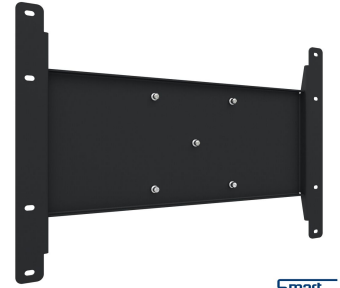

## S063.0320 Display Mount

This mount, equipped with a three-point coupling, is securely attached to the display. A reliable choice for the rental sector.

**Smart  
metals**  
MOUNTING SOLUTIONS

## S063.0320 Display Mount

# Specifications

Max. weight load (kg)	80
Max. weight load (Lbs)	176.37
Orientation	Landscape / Portrait
Length	430
Width	640
Depth	42
Article number (SKU)	S063.0320
EAN single box	8718868872845
Colour	Black
Guarantee	5 years