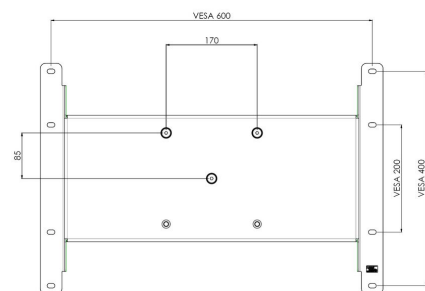

## S063.0320 Display Mount

This mount, equipped with a three-point coupling, is securely attached to the display. A reliable choice for the rental sector.

**Smart  
metals**  
MOUNTING SOLUTIONS

# Specifications

Max. weight load (kg)	80
Max. weight load (Lbs)	176.37
Orientation	Landscape / Portrait
Length	430
Width	640
Depth	42
Article number (SKU)	S063.0320
EAN single box	8718868872845
Colour	Black
Guarantee	5 years