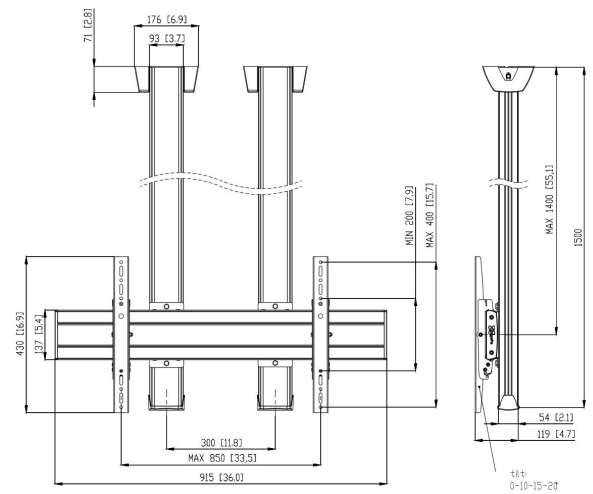

## CD1584S Display Ceiling Mount ≥65" fixed (silver)

### Ceiling mount kit CD1584

Display size: >65"65" Fitment: 800x400 Max. load: 160 kg - 352 lbs Kit consists of: • 2x PUC 1060 Ceiling plate • 2x PUC 2515 Pole 150 cm • 1x PFB 3409 Interface bar • 1x PFS 3204 Interface display strips • 1x PFA 9126 Bracket kit

### Specifications

Article number (SKU)	7950054
Colour	Silver
EAN single box	8712285332265
Length	1500
Width	915
Depth	119
TÜV certified	Yes
Tilt	Tilt -3°/+3°
Guarantee	5 years
Max. weight load (kg/Lbs)	160 / 352.74
Ceiling types	Flat ceiling
Fischer inside	Yes
Max. distance to ceiling - center display (mm)	1400
Max. horizontal hole pattern (mm)	850
Max. vertical hole pattern (mm)	400
Min. horizontal hole pattern (mm)	100
Min. screen size (inch)	65
Min. vertical hole pattern (mm)	100