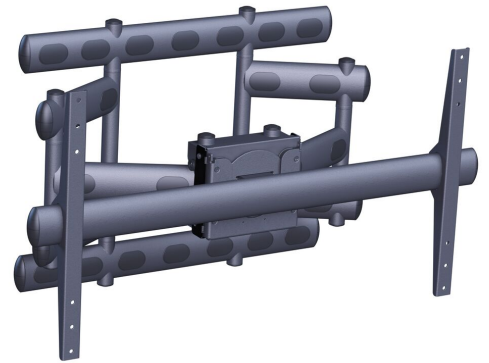

PFW 6855 Display Wall Mount turn, tilt & rotate

PFW 6855 is an articulating wall mount for displays up to 227 kg / 500 lb. PFW 6855 holds displays with a vertical VESA mounting pattern of 200-300-400-500-600 mm and horizontal max. 907 mm.

PFW 6855 Display Wall Mount turn, tilt & rotate

Specifications

Article number (SKU)	7368550
Colour	Black
EAN single box	8712285323201
Product size	XXL
TÜV certified	Yes
Tilt	Tilt -4°/+4°
Turn	Up to 90°
Guarantee	5 years
Min. screen size (inch)	65
Max. screen size (inch)	110
Max. weight load (kg/Lbs)	227 / 500.45
Max. height of interface (mm)	579
Max. width of interface (mm)	1041
Lock options	No lock
Max. distance to the wall (mm / inch)	623 / 24.53
Max. horizontal hole pattern (mm)	907
Max. screen size (inch)	120
Max. vertical hole pattern (mm)	600
Min. distance to the wall (mm / inch)	216 / 8.50
Min. horizontal hole pattern (mm)	200
Min. screen size (inch)	65
Min. vertical hole pattern (mm)	300
Number of pivot points	3
Orientation	Landscape / Portrait
Service position	No