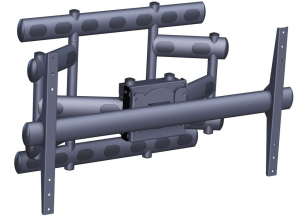

PFW 6855 Display Wall Mount turn, tilt & rotate

PFW 6855 is an articulating wall mount for displays up to 227 kg / 500 lb. PFW 6855 holds displays with a vertical VESA mounting pattern of 200-300-400-500-600 mm and horizontal max. 907 mm.

PFW 6855 Display Wall Mount turn, tilt & rotate

Specifications

Article number (SKU)	7368550
Colour	Black
EAN single box	8712285323201
Product size	XXL
TÜV certified	Yes
Tilt	Tilt -4°/+4°
Turn	Up to 90°
Guarantee	5 years
Min. screen size (inch)	65
Max. screen size (inch)	110
Max. weight load (kg/Lbs)	227 / 500.45
Max. height of interface (mm)	579
Max. width of interface (mm)	1041
Lock options	No lock
Max. distance to the wall (mm / inch)	623 / 24.53
Max. horizontal hole pattern (mm)	907
Max. screen size (inch)	120
Max. vertical hole pattern (mm)	600
Min. distance to the wall (mm / inch)	216 / 8.50
Min. horizontal hole pattern (mm)	200
Min. screen size (inch)	65
Min. vertical hole pattern (mm)	300
Number of pivot points	3
Orientation	Landscape / Portrait
Service position	No