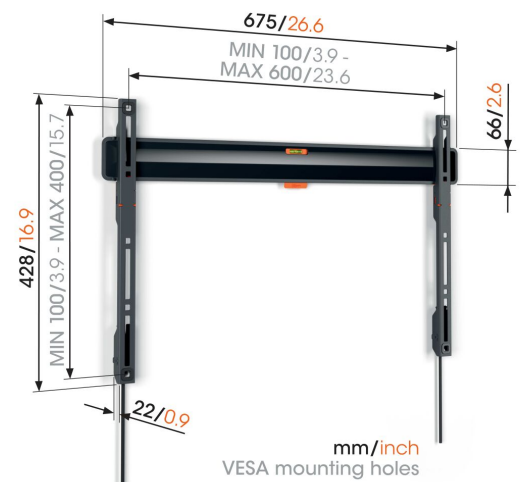

## TVM 3605 Fixed TV Wall Mount

### Stylish and safe: flat TV wall mount for TVs from 40 to 100 inches

Design and safety go hand in hand with this COMFORT Fixed TV wall mount. Your TV is mounted almost flat against the wall, like a painting. The space between the TV and the wall is only 2.2 cm. The wall mount is suitable for TVs from 40 to 100 inches and weighing up to 75 kg. If you don't need to tilt or turn your TV, this COMFORT Fixed TV wall mount is a solution that will give you years of pleasure.

# Specifications

Article number (SKU)	3836050
Colour	Black
EAN single box	8712285347825
Product size	L
TÜV certified	Yes
Guarantee	10 years
Min. screen size (inch)	40
Max. screen size (inch)	100
Max. weight load (kg)	75
Min. hole pattern	100mm x 100mm
Max. hole pattern	600mm x 400mm
Max. bolt size	M8
Max. height of interface (mm)	428
Max. width of interface (mm)	675
Max. horizontal hole pattern (mm)	600
Max. vertical hole pattern (mm)	400
Min. distance to the wall (mm)	22
Service position	Yes
Spirit level included	Yes
Universal or fixed hole pattern	Universal