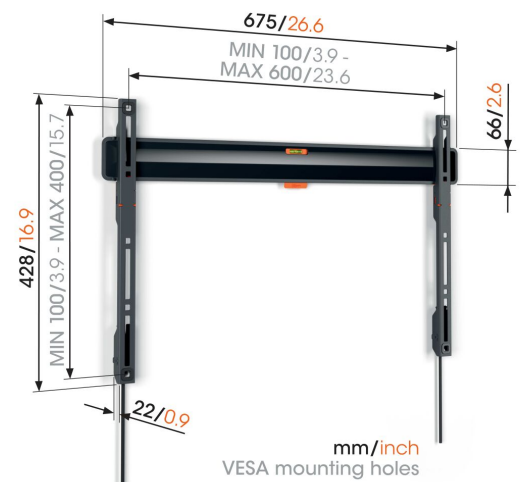

## TVM 3605 Fixed TV Wall Mount

### Stylish and safe: flat TV wall mount for TVs from 40 to 100 inches

Design and safety go hand in hand with this COMFORT Fixed TV wall mount. Your TV is mounted almost flat against the wall, like a painting. The space between the TV and the wall is only 2.2 cm. The wall mount is suitable for TVs from 40 to 100 inches and weighing up to 75 kg. If you don't need to tilt or turn your TV, this COMFORT Fixed TV wall mount is a solution that will give you years of pleasure.

# Specifications

Article number (SKU)	3836050
Colour	Black
EAN single box	8712285347825
Product size	L
TÜV certified	Yes
Guarantee	10 years
Min. screen size (inch)	40
Max. screen size (inch)	100
Max. weight load (kg/Lbs)	75 / 165.35
Min. hole pattern	100mm x 100mm
Max. hole pattern	600mm x 400mm
Max. bolt size	M8
Max. height of interface (mm)	428
Max. width of interface (mm)	675
Certifications	TÜV
Max. horizontal hole pattern (mm)	600
Max. vertical hole pattern (mm)	400
Min. distance to the wall (mm / inch)	22 / 0.87
Min. horizontal hole pattern (mm)	100
Min. vertical hole pattern (mm)	100
Service position	Yes
Spirit level included	Yes
Universal or fixed hole pattern	Universal