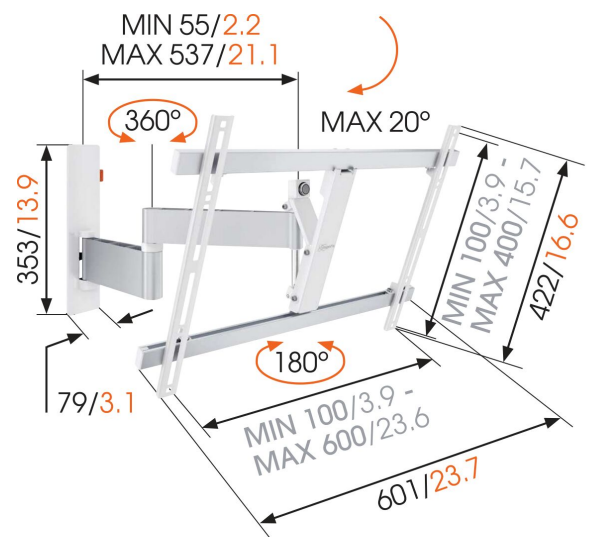

## WALL 2345 Full-Motion TV Wall Mount (white)

### For large TVs up to 65 inch (165 cm)

The WALL 2345 TV wall mount is suitable for 40 to 65 inch (101 to 165 cm) TVs. It provides safe and secure mounting for TVs up to 30 kg (66 lbs). Flexible viewing from anywhere in the room. Now you can enjoy watching TV from different places with the WALL 2345 full-motion mount from Vogel's. The perfect view from the dining area and from the nearby living room. A great way to see your favourite TV show from a variety of places.

mm/inch  
VESA mounting holes

# Specifications

Article number (SKU)	8353081
Colour	White
EAN single box	8712285325526
Product size	L
Tilt	Tilt up to 20°
Turn	Full motion (up to 180°)
Guarantee	Lifetime
Min. screen size (inch)	40
Max. screen size (inch)	65
Min. hole pattern	100mm x 100mm
Max. hole pattern	600mm x 400mm
Max. bolt size	M8
Max. height of interface (mm)	422
Max. width of interface (mm)	601
Certifications	TÜV
Max. distance to the wall (mm / inch)	540 / 21.26
Min. distance to the wall (mm / inch)	55 / 2.17
Number of pivot points	3
Universal or fixed hole pattern	Universal
Awards	iF Product Design Award
Max. thickness desk	iF Product Design Award