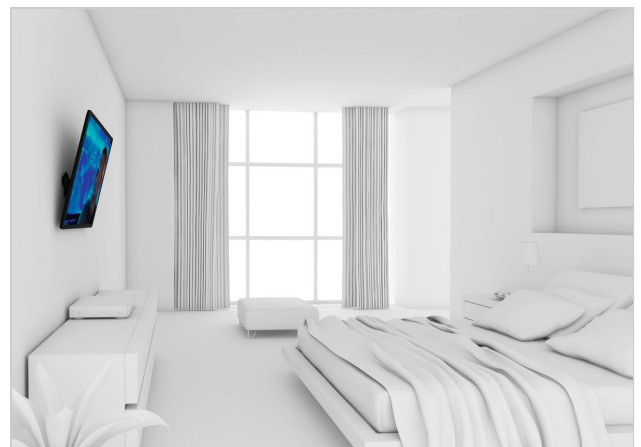

WALL 2315 Tilting TV Wall Mount

Article number (SKU)
Colour

8350810
Black

Key Benefits

- Lock your TV securely in place
- Simply Smart Value: Great comfort for an affordable price
- Tilt (up to 15°) to avoid reflections

For large TVs up to 65 inch (165 cm)

The WALL 2315 TV wall mount is suitable for 40 to 65 inch (101 to 165 cm) TVs. It provides safe and secure mounting for TVs up to 40 kg (88 lbs). Squeezed for space? Mount your TV higher up on the wall. Putting a TV higher on the wall with the WALL 2315 TV wall mount is a great way to save space, reduce reflections and keep your TV safely out of reach of pets or children. Simply tilt your TV forward to watch it in comfort from where you are lounging or sitting.

The WALL series: simply smart value

Mounting your TV on the wall saves space, making even the smallest of rooms feel bigger. The modern and trendy Vogel's WALL series is the ideal choice when you are looking for an affordable TV wall mount with a quality build and clean finish. It's simply smart value. Need to tuck your TV away even further? Mount it in a corner to save even more space. Check out our full-motion TV wall brackets, perfect for any corner of the room.

WALL 2315 Tilting TV Wall Mount

www.vogels.com

VOGEL'S HOLDING BV 2019 (c) All rights reserved.
Subject to printing errors, technical and price amendments.
Date: 2019-02-13

Specifications

Product type number	WALL 2315
Article number (SKU)	8350810
Colour	Black
EAN single box	8712285330001
Product size	L
Tilt	Tilt up to 15°
Guarantee	Lifetime
Min. screen size (inch)	40
Max. screen size (inch)	65
Min. hole pattern	100mm x 100mm
Max. hole pattern	600mm x 400mm
Max. bolt size	M8
Max. height of interface (mm)	430
Max. width of interface (mm)	705
Min. distance to the wall (mm)	37
Product group	Tv mount tilt
Universal or fixed hole pattern	Universal
Product line	WALL