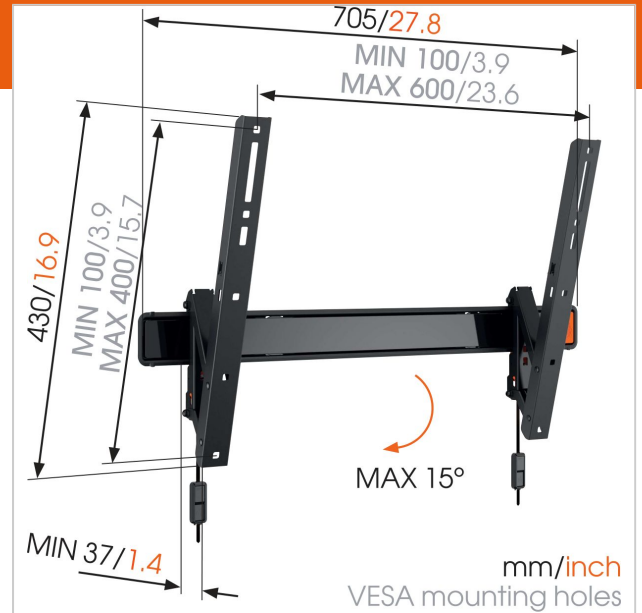

WALL 2315 Tilting TV Wall Mount

Article number (SKU)
Colour

8350810
Black

Key Benefits

- Lock your TV securely in place
- Simply Smart Value: Great comfort for an affordable price
- Tilt (up to 15°) to avoid reflections

For large TVs up to 65 inch (165 cm)

The WALL 2315 TV wall mount is suitable for 40 to 65 inch (101 to 165 cm) TVs. It provides safe and secure mounting for TVs up to 40 kg (88 lbs). Squeezed for space? Mount your TV higher up on the wall. Putting a TV higher on the wall with the WALL 2315 TV wall mount is a great way to save space, reduce reflections and keep your TV safely out of reach of pets or children. Simply tilt your TV forward to watch it in comfort from where you are lounging or sitting.

The WALL series: simply smart value

Mounting your TV on the wall saves space, making even the smallest of rooms feel bigger. The modern and trendy Vogel's WALL series is the ideal choice when you are looking for an affordable TV wall mount with a quality build and clean finish. It's simply smart value. Need to tuck your TV away even further? Mount it in a corner to save even more space. Check out our full-motion TV wall brackets, perfect for any corner of the room.

WALL 2315 Tilting TV Wall Mount

www.vogels.com

VOGEL'S HOLDING BV 2019 (c) All rights reserved.
Subject to printing errors, technical and price amendments.
Date: 2019-02-13

Specifications

Product type number	WALL 2315
Article number (SKU)	8350810
Colour	Black
EAN single box	8712285330001
Product size	L
Tilt	Tilt up to 15°
Guarantee	Lifetime
Min. screen size (inch)	40
Max. screen size (inch)	65
Min. hole pattern	100mm x 100mm
Max. hole pattern	600mm x 400mm
Max. bolt size	M8
Max. height of interface (mm)	430
Max. width of interface (mm)	705
Min. distance to the wall (mm)	37
Product group	Tv mount tilt
Universal or fixed hole pattern	Universal
Product line	WALL