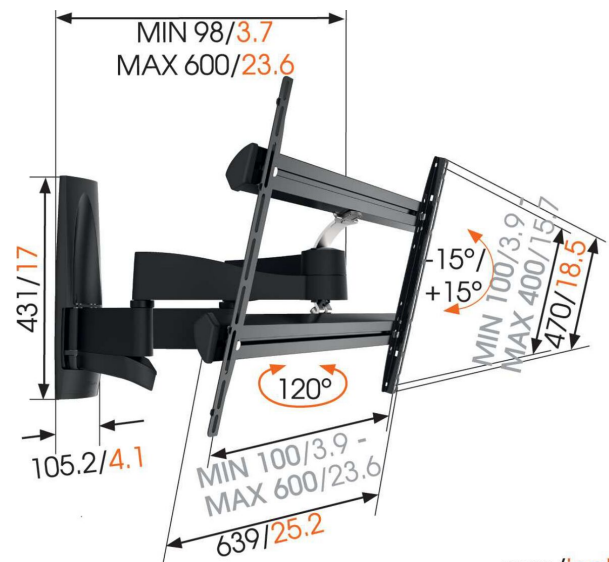

WALL 3350 Full-Motion TV Wall Mount

Key Benefits

- Also suitable for a tv in a cabinet or niche
- Hide all unsightly cables
- Screen Protection System - Protect your TV from bumping into the wall
- Ultra strong - built for heavy TVs
- Use the app and mark the first drilling hole easily!

Full motion TV wall mount with double support arms for TVs up to max. 45 kg

The WALL 3350 is designed especially for extra-large and heavy TVs. A solid mount for TVs from 40" to 65" (101-165 cm). The maximum turning angle is 120° and the max. tilting angle is 15°.

mm/inch
VESA mounting holes

WALL 3350 Full-Motion TV Wall Mount

Specifications

Article number (SKU)	8354130
Colour	Black
EAN single box	8712285335587
Product size	L
TÜV certified	Yes
Tilt	Tilt up to 15°
Turn	Forward and turning motion (up to 120°)
Guarantee	Lifetime
Min. screen size (inch)	40
Max. screen size (inch)	65
Max. weight load (kg/Lbs)	45 / 99.21
Min. hole pattern	100mm x 100mm
Max. hole pattern	600mm x 400mm
Max. bolt size	M8
Max. height of interface (mm)	470
Max. width of interface (mm)	639
Cable management	Cable clip Cable management integrated in arm
Certifications	TÜV
Max. distance to the wall (mm / inch)	600 / 23.62
Max. horizontal hole pattern (mm)	600
Max. vertical hole pattern (mm)	400
Min. distance to the wall (mm / inch)	98 / 3.86
Number of pivot points	4
Universal or fixed hole pattern	Universal