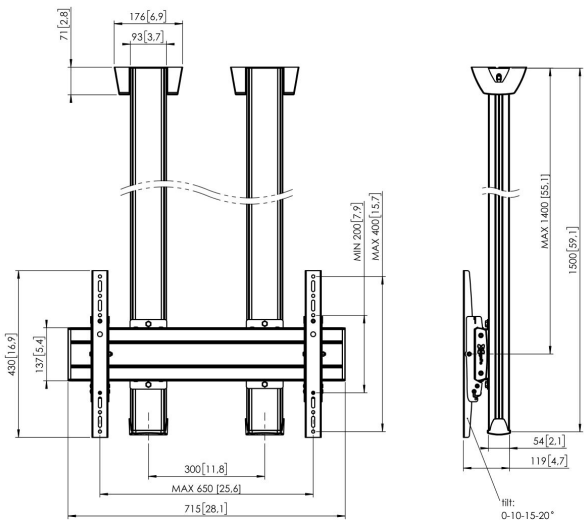

CD1564S Display Ceiling Mount ≥65" fixed (silver)

Ceiling mount kit CD1564

Display size: >65"65" Fitment: 600x400 Max. load: 160 kg - 352 lbs Kit consists of: • 2x PUC 1060 Ceiling plate • 2x PUC 2515 Pole 150 cm • 1x PFB 3407 Interface bar • 1x PFS 3204 Interface display strips • 1x PFA 9126 Bracket kit

CD1564S Display Ceiling Mount ≥65" fixed (silver)

Specifications

Article number (SKU)	7950044
Colour	Silver
EAN single box	8712285332227
Length	1500
Width	715
Depth	119
TÜV certified	Yes
Tilt	Tilt -3°/+3°
Guarantee	5 years
Max. weight load (kg/Lbs)	160 / 352.74
Min. hole pattern	100mm x 100mm
Max. hole pattern	650mm x 400mm
Max. bolt size	M8
Max. height of interface (mm)	430
Max. width of interface (mm)	715
Autolock	True
Ceiling types	Flat ceiling
Fischer inside	Yes
Max. distance to ceiling - center display (mm)	1400
Max. horizontal hole pattern (mm)	650
Max. vertical hole pattern (mm)	400
Min. horizontal hole pattern (mm)	100
Min. screen size (inch)	65
Min. vertical hole pattern (mm)	100
Universal or fixed hole pattern	Universal