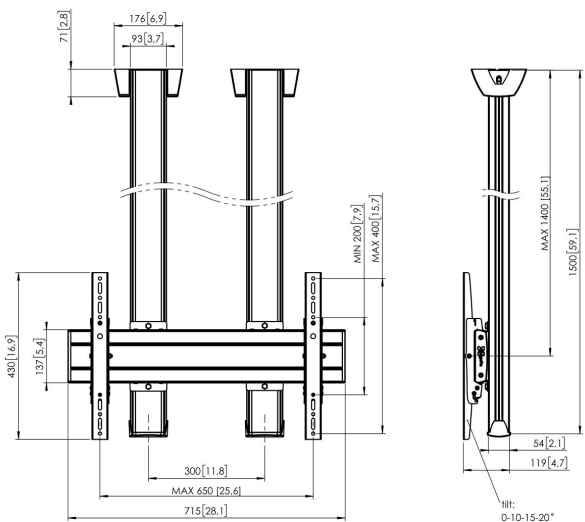

## CD1564S Display Ceiling Mount

### Ceiling mount kit CD1564

Display size: >65"65" Fitment: 600x400 Max. load: 160 kg - 352 lbs Kit consists of: • 2x PUC 1060 Ceiling plate • 2x PUC 2515 Pole 150 cm • 1x PFB 3407 Interface bar • 1x PFS 3204 Interface display strips • 1x PFA 9126 Bracket kit

# Specifications

Min. screen size (inch)	65
Min. hole pattern	100mm x 100mm
Max. hole pattern	600mm x 400mm
Min. horizontal hole pattern (mm)	100
Max. horizontal hole pattern (mm)	600
Min. vertical hole pattern (mm)	100
Max. vertical hole pattern (mm)	400
Universal or fixed hole pattern	Universal
Max. height of interface (mm)	430
Max. width of interface (mm)	715
Max. distance to ceiling - center display (mm)	1400
Max. weight load (kg)	160
Max. weight load (Lbs)	352.74
Ceiling types	Flat ceiling
Tilt	Tilt -3°/+3°
Autolock	True
Length	1500
Width	715
Depth	119
Article number (SKU)	7950044
EAN single box	8712285332227
Colour	Silver
Certifications	TÜV
TÜV certified	Yes
Guarantee	5 years