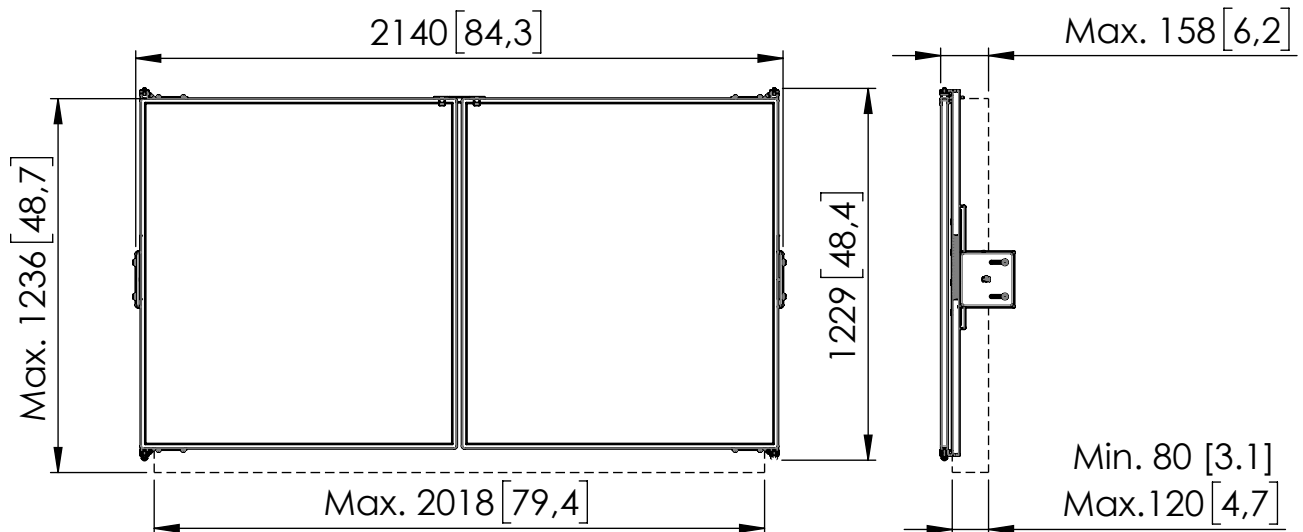

## RISE WBS86 WB set 86"

Dimensions in mm [inch]

Screen sizes: 86 inch  
 Net weight: 32,7 kg / 72.1 lbs  
 Gross weight: 37,7 kg / 83.1 lbs

Maximum allowable load (screen+accessories) on a RISE 200X system in combination with RISE WBS86: 107,3 kg / 236.5 lbs

Maximum allowable load (screen+accessories) on a RISE 420X system in combination with RISE WBS86: 87,3 kg / 192.4 lbs

**Note:** This document and specifications herein are confidential and the exclusive property of Vogel's Products b.v. Neither this design nor any information contained in this drawing may be reproduced or disclosed to others without written consent of Vogel's Products b.v. The design and information will not be reproduced, copied or used, either in part or in its entirety, as the basis for the manufacture or sale of items without written permission.  
**Warning:** Please study all instructions and illustrations carefully before installation.  
 Information in this document is subject to change without further notice.