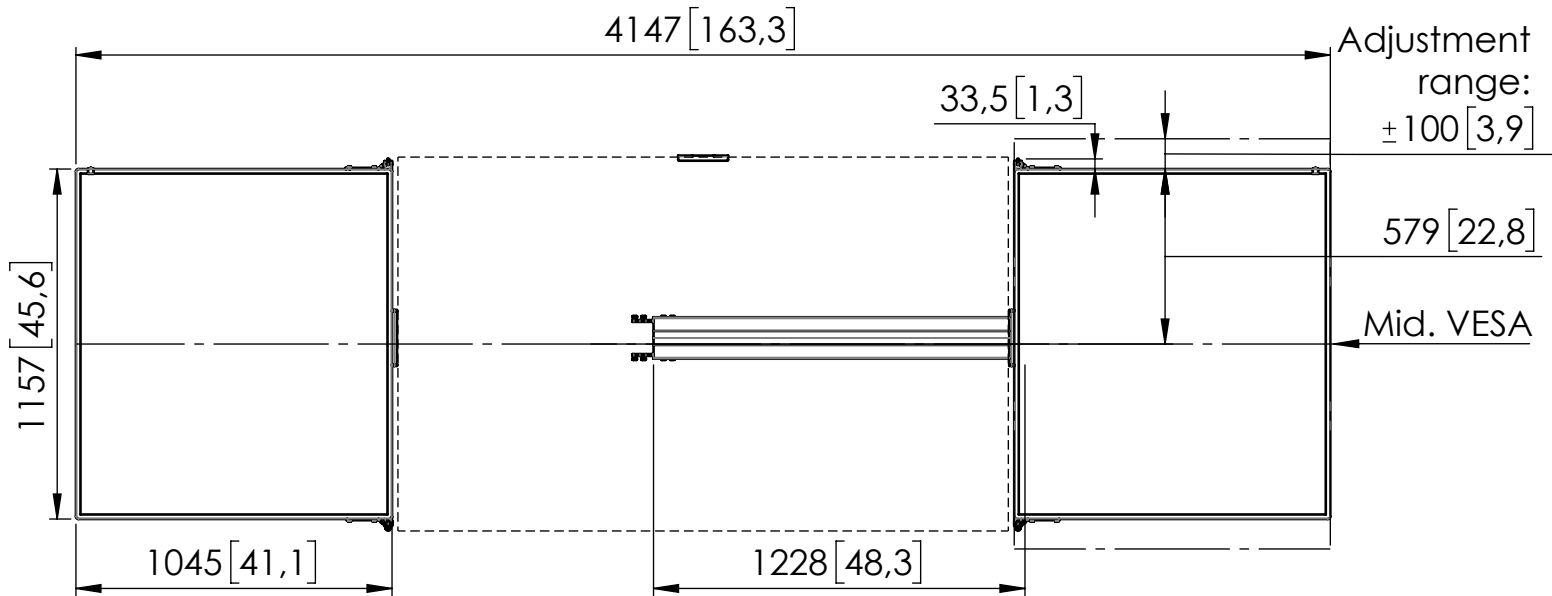

## RISE WBS86 WB set 86"

Dimensions in mm [inch]

Screen sizes: 86 inch  
 Net weight: 32,7 kg / 72.1 lbs  
 Gross weight: 37,7 kg / 83.1 lbs

Maximum allowable load (screen+accessories) on a RISE 200X system in combination with RISE WBS86: 107,3 kg / 236.5 lbs

Maximum allowable load (screen+accessories) on a RISE 420X system in combination with RISE WBS86: 87,3 kg / 192.4 lbs

**Note:** This document and specifications herein are confidential and the exclusive property of Vogel's Products b.v. Neither this design nor any information contained in this drawing may be reproduced or disclosed to others without written consent of Vogel's Products b.v. The design and information will not be reproduced, copied or used, either in part or in its entirety, as the basis for the manufacture or sale of items without written permission.  
**Warning:** Please study all instructions and illustrations carefully before installation.  
 Information in this document is subject to change without further notice.