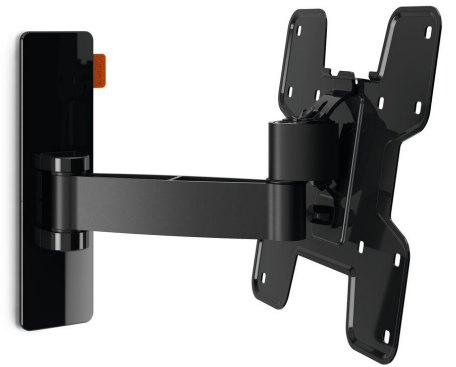

W52060 Full-Motion TV Wall Mount (black)

Key Benefits

- Easily level your TV even after installation
- Guide your cables
- Simply Smart Value: Great comfort for an affordable price
- Smoothly turn your TV up to 120°
- Tilt (up to 20°) to avoid reflections

For TVs up to 43 inch (109 cm)

W52060 is a durable TV wall mount, suitable for 19 to 43 inch (48 to 109 cm) TVs weighing up to 15 kg (33 lbs). Create the optimal viewing angle. Choose the W52060 TV wall mount for great flexibility. Mount your TV in a handy out-of-the-way spot on the wall and enjoy an excellent viewing experience - in your kitchen, an office or a bedroom. Swing your TV away from the wall and tilt it for the perfect view.

W52060 Full-Motion TV Wall Mount (black)

Specifications

Article number (SKU)	8452060
Colour	Black
EAN single box	8712285328268
Product size	S
TÜV certified	Yes
Tilt	Tilt -10°/+10°
Turn	Motion (up to 120°)
Guarantee	Lifetime
Min. screen size (inch)	19
Max. screen size (inch)	43
Max. weight load (kg/Lbs)	15 / 33.07
Max. bolt size	M8
Max. height of interface (mm)	227
Max. width of interface (mm)	318
Cable management	Cable clip
Certifications	TÜV
Max. distance to the wall (mm / inch)	238 / 9.37
Min. distance to the wall (mm / inch)	58 / 2.28
Number of pivot points	2
Universal or fixed hole pattern	Fixed