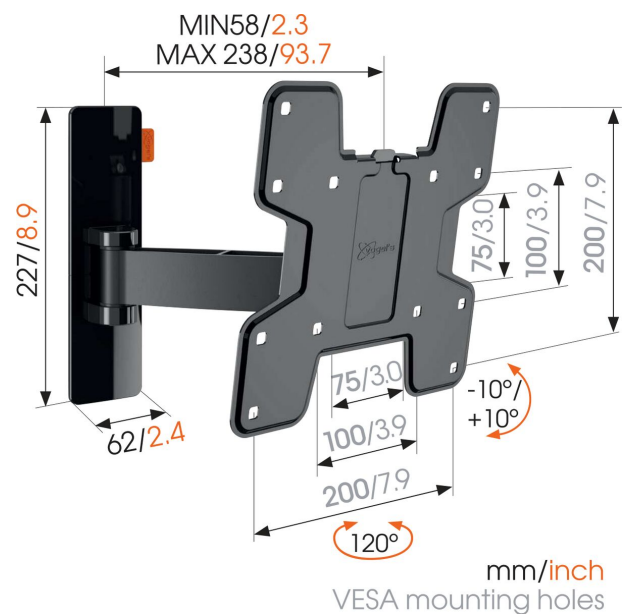

W52060 Full-Motion TV Wall Mount (black)

Key Benefits

- Easily level your TV even after installation
- Guide your cables
- Simply Smart Value: Great comfort for an affordable price
- Smoothly turn your TV up to 120°
- Tilt (up to 20°) to avoid reflections

For TVs up to 43 inch (109 cm)

W52060 is a durable TV wall mount, suitable for 19 to 43 inch (48 to 109 cm) TVs weighing up to 15 kg (33 lbs). Create the optimal viewing angle. Choose the W52060 TV wall mount for great flexibility. Mount your TV in a handy out-of-the-way spot on the wall and enjoy an excellent viewing experience - in your kitchen, an office or a bedroom. Swing your TV away from the wall and tilt it for the perfect view.

W52060 Full-Motion TV Wall Mount (black)

Specifications

Article number (SKU)	8452060
Colour	Black
EAN single box	8712285328268
Product size	S
TÜV certified	Yes
Tilt	Tilt -10°/+10°
Turn	Motion (up to 120°)
Guarantee	Lifetime
Min. screen size (inch)	19
Max. screen size (inch)	43
Max. weight load (kg/Lbs)	15 / 33.07
Max. bolt size	M8
Max. height of interface (mm)	227
Max. width of interface (mm)	318
Cable management	Cable clip
Certifications	TÜV
Max. distance to the wall (mm / inch)	238 / 9.37
Min. distance to the wall (mm / inch)	58 / 2.28
Number of pivot points	2
Universal or fixed hole pattern	Fixed