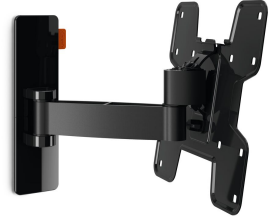

W52060 Full-Motion TV Wall Mount (black)

Key Benefits

- Easily level your TV even after installation
- Guide your cables
- Simply Smart Value: Great comfort for an affordable price
- Smoothly turn your TV up to 120°
- Tilt (up to 20°) to avoid reflections

For TVs up to 43 inch (109 cm)

W52060 is a durable TV wall mount, suitable for 19 to 43 inch (48 to 109 cm) TVs weighing up to 15 kg (33 lbs). Create the optimal viewing angle. Choose the W52060 TV wall mount for great flexibility. Mount your TV in a handy out-of-the-way spot on the wall and enjoy an excellent viewing experience - in your kitchen, an office or a bedroom. Swing your TV away from the wall and tilt it for the perfect view.

W52060 Full-Motion TV Wall Mount (black)

Specifications

Article number (SKU)	8452060
Colour	Black
EAN single box	8712285328268
Product size	S
TÜV certified	Yes
Tilt	Tilt -10°/+10°
Turn	Motion (up to 120°)
Guarantee	Lifetime
Min. screen size (inch)	19
Max. screen size (inch)	43
Max. weight load (kg/Lbs)	15 / 33.07
Max. bolt size	M8
Max. height of interface (mm)	227
Max. width of interface (mm)	318
Cable management	Cable clip
Certifications	TÜV
Max. distance to the wall (mm / inch)	238 / 9.37
Min. distance to the wall (mm / inch)	58 / 2.28
Number of pivot points	2
Universal or fixed hole pattern	Fixed