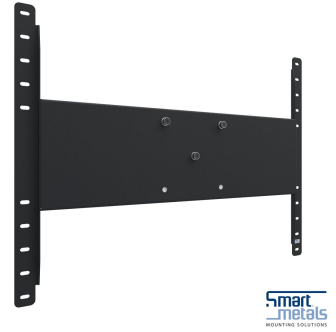

S063.0335 Display Mount

This solid display mount stays firmly attached to the display, designed with a three-point coupling it is an excellent solution for rental activities.

S063.0335 Display Mount

Specifications

Max. weight load (kg)	160
Max. weight load (Lbs)	352.74
Orientation	Landscape / Portrait
Length	640
Width	840
Depth	41
Article number (SKU)	S063.0335
EAN single box	8718868872982
Colour	Black
Guarantee	5 years