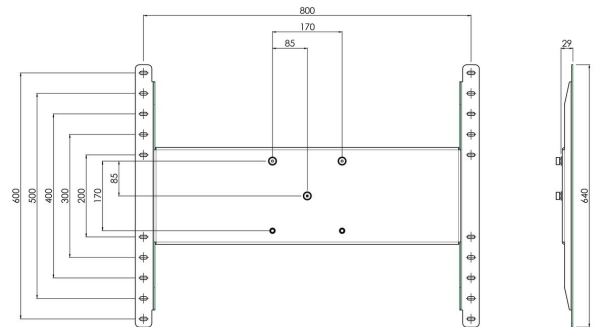

S063.0335 Display Mount

This solid display mount stays firmly attached to the display, designed with a three-point coupling it is an excellent solution for rental activities.

S063.0335 Display Mount

Specifications

Max. weight load (kg)	160
Max. weight load (Lbs)	352.74
Orientation	Landscape / Portrait
Length	640
Width	840
Depth	41
Article number (SKU)	S063.0335
EAN single box	8718868872982
Colour	Black
Guarantee	5 years