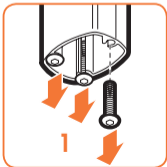

expanding experiences

SOUND 5313

Fits HEOS 1 and HEOS 3 (Max. weight load = 3 kg)

Scan the QR-code to find the
installation movie on YouTube:

More information on: www.vogels.com

HEOS 1

HEOS 1

HEOS 3