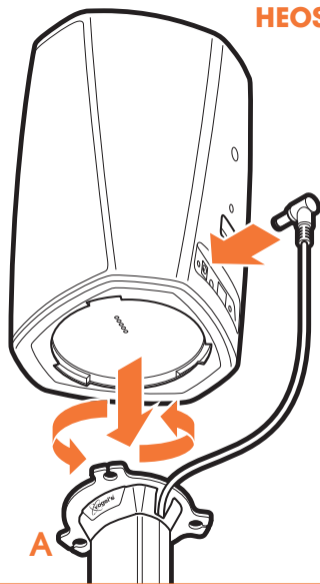

expanding experiences

SOUND 5313

Fits HEOS 1 and HEOS 3 (Max. weight load = 3 kg)

Scan the QR-code to find the
installation movie on YouTube:

More information on: www.vogels.com

HEOS 1

HEOS 1

HEOS 3