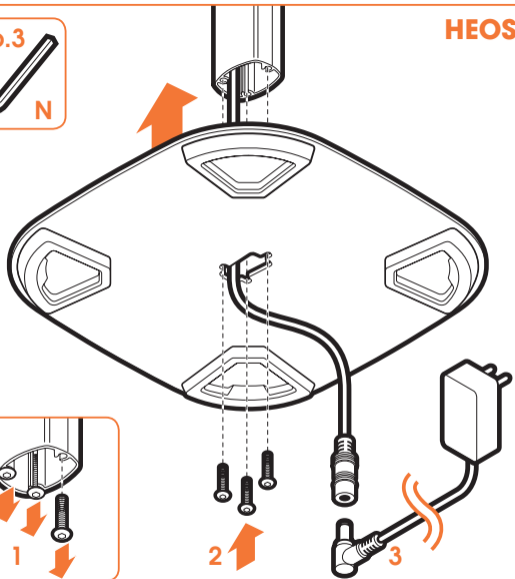

expanding experiences

SOUND 5313

Fits HEOS 1 and HEOS 3 (Max. weight load = 3 kg)

Scan the QR-code to find the
installation movie on YouTube:

More information on: www.vogels.com

HEOS 1

HEOS 1

HEOS 3