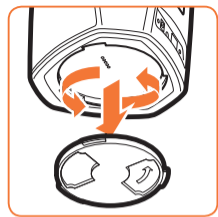

expanding experiences

SOUND 5313

Fits HEOS 1 and HEOS 3 (Max. weight load = 3 kg)

Scan the QR-code to find the
installation movie on YouTube:

More information on: www.vogels.com

HEOS 1

HEOS 1

HEOS 3