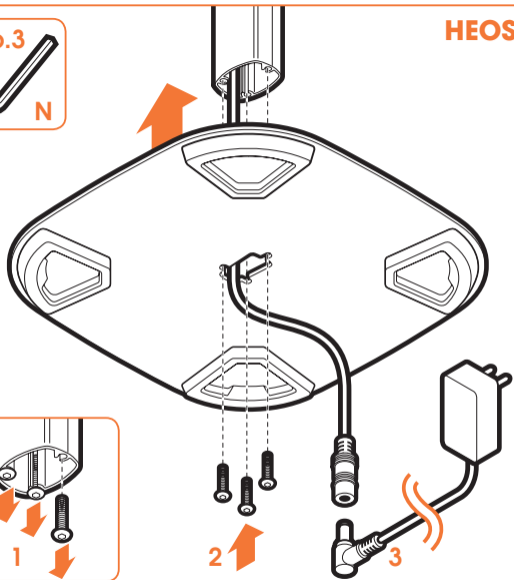

expanding experiences

SOUND 5313

Fits HEOS 1 and HEOS 3 (Max. weight load = 3 kg)

Scan the QR-code to find the
installation movie on YouTube:

More information on: www.vogels.com

HEOS 1

HEOS 1

HEOS 3