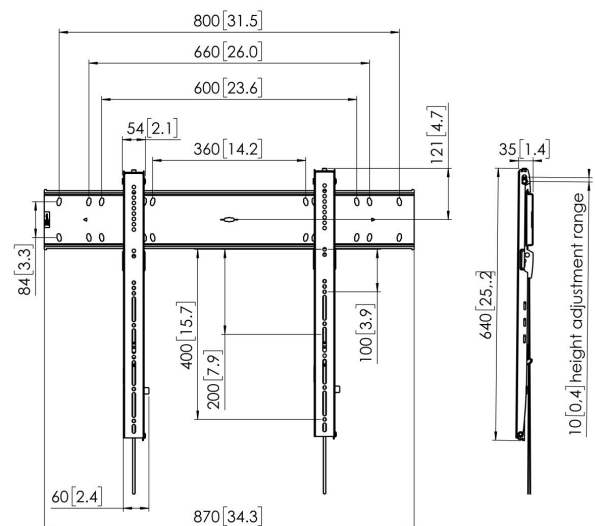

PFW 6800 Display Wall Mount fixed

The PFW 6800 is a sturdy and at the same time elegant fixed wall mount. It features an aesthetically integrated lock whilst maintaining a depth of only 35 mm. The mount can hold displays from 55 to 80 inch, weighing up to 100 kg. The integrated touch-screen stabiliser ensures that even the largest touch screens can be mounted perfectly vertical and stable on the wall.

PFW 6800 Display Wall Mount fixed

Specifications

Article number (SKU)	7368000
Colour	Black
EAN single box	8712285334160
Product size	L
TÜV certified	Yes
Guarantee	5 years
Min. screen size (inch)	55
Max. screen size (inch)	80
Max. weight load (kg/Lbs)	100 / 220.46
Min. hole pattern	75mm x 75mm
Max. hole pattern	800mm x 400mm
Max. bolt size	M8
Max. height of interface (mm)	636
Max. width of interface (mm)	870
Fischer inside	Yes
Levelling function	Post-installation horizontal levelling
Lock options	Lock included / integrated
Max. horizontal hole pattern (mm)	800
Max. screen size (inch)	80
Max. vertical hole pattern (mm)	400
Min. distance to the wall (mm / inch)	35 / 1.38
Min. horizontal hole pattern (mm)	75
Min. screen size (inch)	55
Min. vertical hole pattern (mm)	75
Orientation	Landscape
Service position	Yes
Universal or fixed hole pattern	Universal