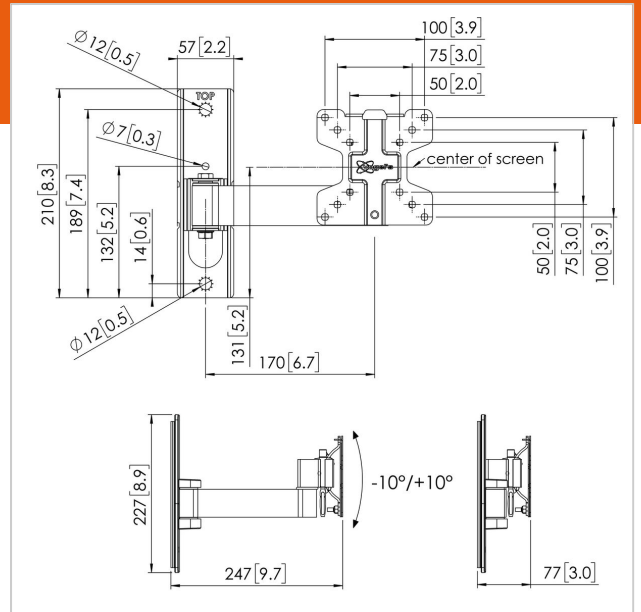

PFW 1030 Display wall mount turn & tilt

Article number (SKU)
Colour

7310300
Black

Key Benefits

- Stylish high-end design
- Continuous smooth tilt
- Post-installation levelling
- Theft-delaying padlock

The clean and slim PFW 1000 Series is designed with hospitality content in mind.

PFW 1030 Display wall mount turn & tilt

www.vogels.com

VOGEL'S HOLDING BV 2019 (c) All rights reserved.
Subject to printing errors, technical and price amendments.
Date:2020-04-06

Specifications

Product type number	PFW 1030	Number of pivot points	2
Article number (SKU)	7310300	Universal or fixed hole pattern	Fixed
Colour	Black		
EAN single box	8712285342424		
TÜV certified	Yes		
Tilt	Tilt -10°/+10°		
Turn	Up to 120°		
Guarantee	5 years		
Max. weight load (kg)	16		
Max. bolt size	M6		
Max. height of interface (mm)	116		
Max. width of interface (mm)	116		
Fischer inside	Yes		
Levelling function	Post-installation horizontal levelling		
Lock options	Lock included / integrated		
Max. distance to the wall (mm)	247		
Max. horizontal hole pattern (mm)	100		
Max. screen size (inch)	28		
Max. vertical hole pattern (mm)	100		
Min. distance to the wall (mm)	77		
Min. horizontal hole pattern (mm)	50		
Min. screen size (inch)	10		
Min. vertical hole pattern (mm)	50		