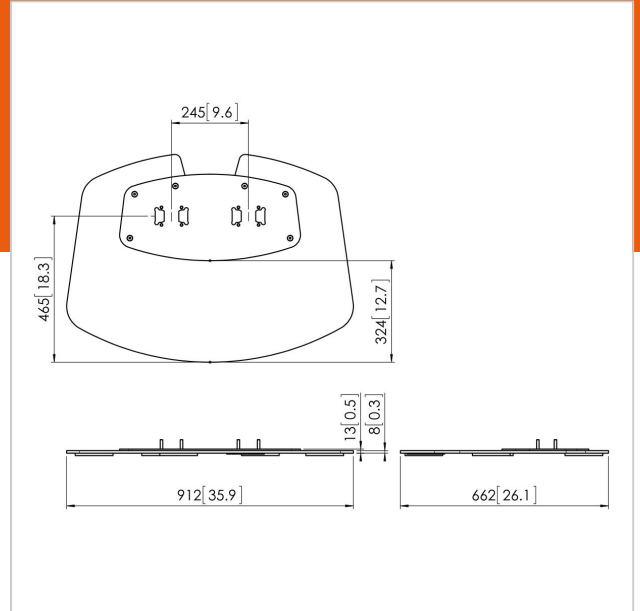

### Key Benefits

- Easy to install
- Modular

The PFF7030 floor plate is a part of the modular Connect-it system with which you can create a floor stand. The double pole construction allows it to be used for large- to extra large-sized displays. The extra stability makes it ideal for interactive displays. The PFA 9126 will automatically be delivered with the PFF 7030.

Vogel's Connect-it floor solutions (floor stands and trolleys) is an uniquely flexible system. With only a few standard components, you can create a solution for almost any requirement. From a single display floor stand in a shop window, a back-to-back display set-up in an airport, to a movable video conferencing set-up for corporate use, the flexible Connect-it floor solutions line fits every situation. Connect-it floor solutions can accommodate displays from small to extra large, weighing up to 160 kg. Connect-it floor modules are available in black and silver to fit any interior décor.

## Specifications

Product type number	PFF 7030
Article number (SKU)	7327030
Colour	Black
EAN single box	8712285323782
Height	13
Width	912
Depth	660
TÜV certified	Yes
Guarantee	5 years