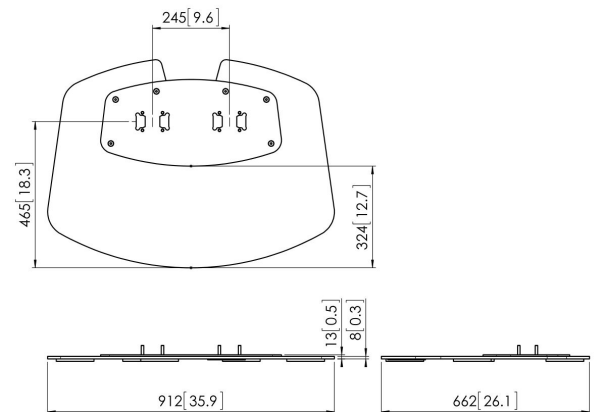

PFF 7030 Floor Plate

The PFF7030 floor plate is a part of the modular Connect-it system with which you can create a floor stand. The double pole construction allows it to be used for large- to extra large-sized displays. The extra stability makes it ideal for interactive displays. The PFA 9126 will automatically be delivered with the PFF 7030.

PFF 7030 Floor Plate

Specifications

Article number (SKU)	7327030
Colour	Black
EAN single box	8712285323782
Height	13
Width	912
Depth	662
TÜV certified	Yes
Guarantee	5 years
Max. width of interface (mm)	290