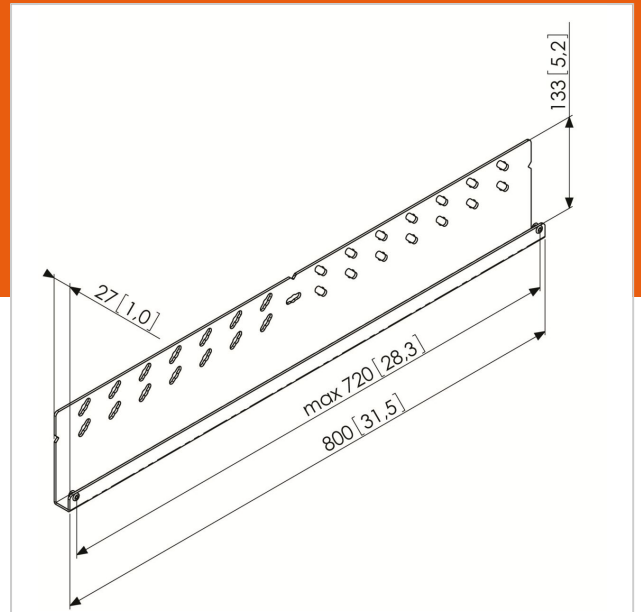

## PFW 5808 Display interface wall plate

Article number (SKU)  
Colour

7311200  
Black

### Key Benefits

- Easy levelling and installation
- Modular

Vogel's Professional introduces a new range of modular wall mounts for extra large displays. The modular wall mount is especially designed for displays from 65 inches and larger, with a maximum mounting fitment of 1370x1400 mm and maximum weight of 160 kg.

"The modular wall mount is set up with a interface wall plate (PFW 58xx) and two interface strips (PFW 59xx). Vogel's offers 3 different lengths of interface wall plates 800, 1050 and 1450 mm and 3 different lengths of interface strips 800, 950 and 1450 mm. With this modular concept you can create a mounting solution for almost every extra large display. Features are: - Built-in leveling function, for quicker installation. - Service position, for easy connecting the cables after installation - The possibility to add a padlock"

## Specifications

Product type number	PFW 5808
Article number (SKU)	7311200
Colour	Black
EAN single box	8712285319143
TÜV certified	Yes
Guarantee	5 years
Max. weight load (kg)	160
Max. height of interface (mm)	133
Max. width of interface (mm)	800
Fischer inside	Yes
Max. depth of interface (mm)	27
Max. horizontal hole pattern (mm)	738
Max. screen size (inch)	103
Min. horizontal hole pattern (mm)	100
Min. screen size (inch)	65