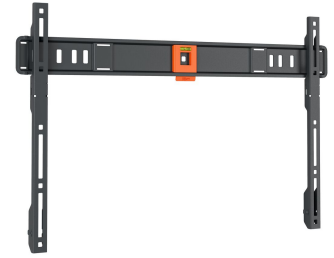

## TVM 1603 Fixed TV Wall Mount

### Key Benefits

- Minimal distance to the wall (only 2.2 cm)
- SoffLock™: secure your TV simply
- Spirit level included

### Flat TV wall mount for TVs from 40 to 100 inches

Want to mount your beautiful flat screen TV on the wall quickly and easily? This QUICK Fixed TV wall mount makes it easy. The TV wall mount is suitable for TVs from 40 to 100 inches and weighing up to 75 kg. The wall mount fixes your TV firmly in place. It has no turn or tilt function. Installation takes 20 minutes at most. The result is a TV mounted quickly, safely and super-tight to the wall. The space between the TV and the wall is only 2.2 cm.