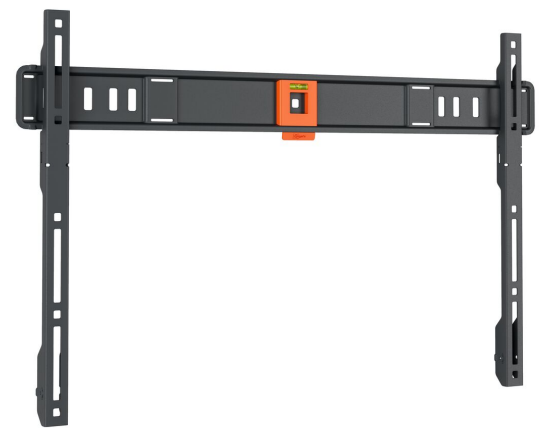

## TVM 1603 Fixed TV Wall Mount

### Key Benefits

- Minimal distance to the wall (only 2.2 cm)
- SoffLock™: secure your TV simply
- Spirit level included

### Flat TV wall mount for TVs from 40 to 100 inches

Want to mount your beautiful flat screen TV on the wall quickly and easily? This QUICK Fixed TV wall mount makes it easy. The TV wall mount is suitable for TVs from 40 to 100 inches and weighing up to 75 kg. The wall mount fixes your TV firmly in place. It has no turn or tilt function. Installation takes 20 minutes at most. The result is a TV mounted quickly, safely and super-tight to the wall. The space between the TV and the wall is only 2.2 cm.

# Specifications

Article number (SKU)	1816030
Colour	Black
EAN single box	8712285356223
Product size	L
TÜV certified	Yes
Guarantee	5 years
Min. screen size (inch)	40
Max. screen size (inch)	100
Max. weight load (kg)	75
Min. hole pattern	100mm x 100mm
Max. hole pattern	600mm x 400mm
Max. bolt size	M8
Max. height of interface (mm)	428
Max. width of interface (mm)	675
Max. horizontal hole pattern (mm)	600
Max. vertical hole pattern (mm)	400
Min. distance to the wall (mm)	22
Spirit level included	Yes
Universal or fixed hole pattern	Universal