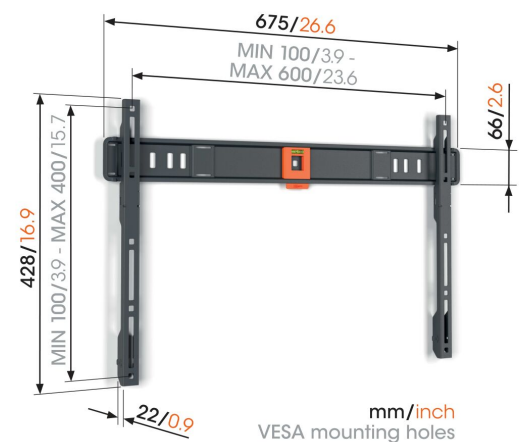

## TVM 1603 Fixed TV Wall Mount

### Key Benefits

- Minimal distance to the wall (only 2.2 cm)
- SoffLock™: secure your TV simply
- Spirit level included

### Flat TV wall mount for TVs from 40 to 100 inches

Want to mount your beautiful flat screen TV on the wall quickly and easily? This QUICK Fixed TV wall mount makes it easy. The TV wall mount is suitable for TVs from 40 to 100 inches and weighing up to 75 kg. The wall mount fixes your TV firmly in place. It has no turn or tilt function. Installation takes 20 minutes at most. The result is a TV mounted quickly, safely and super-tight to the wall. The space between the TV and the wall is only 2.2 cm.

# Specifications

Article number (SKU)	1816030
Colour	Black
EAN single box	8712285356223
Product size	L
TÜV certified	Yes
Guarantee	5 years
Min. screen size (inch)	40
Max. screen size (inch)	100
Max. weight load (kg)	75
Min. hole pattern	100mm x 100mm
Max. hole pattern	600mm x 400mm
Max. bolt size	M8
Max. height of interface (mm)	428
Max. width of interface (mm)	675
Max. horizontal hole pattern (mm)	600
Max. vertical hole pattern (mm)	400
Min. distance to the wall (mm)	22
Spirit level included	Yes
Universal or fixed hole pattern	Universal