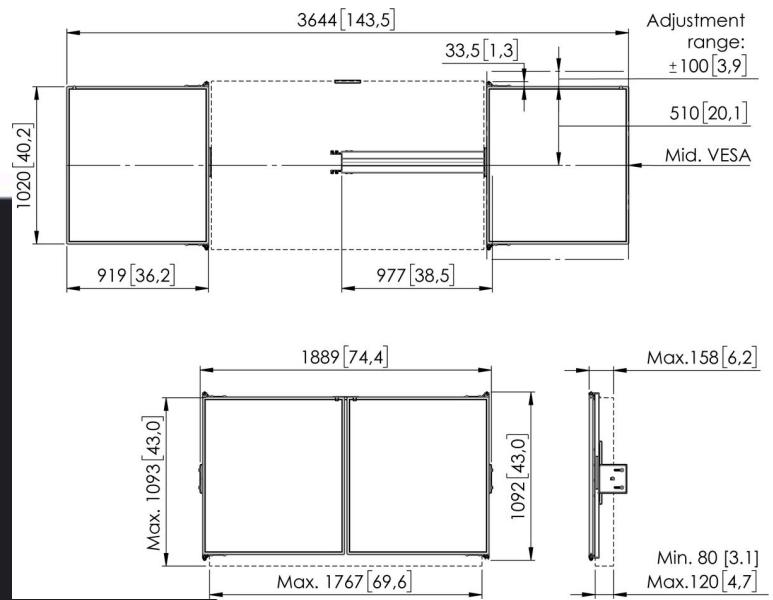

**RISE WBS75M Whiteboard set 75"  
for RISE 5XXX**

**Article number (SKU): 7301750  
Colour: White**

**Tender specifications**

**Article number (SKU): 7301750**  
**Colour: White**

### **Key Benefits**

- 3 step installation in 20 minutes
- For mounting on the RISE trolley, floor stand

VOGEL'S HOLDING BV (©)

All rights reserved.  
Subject to printing errors, technical and price amendments.