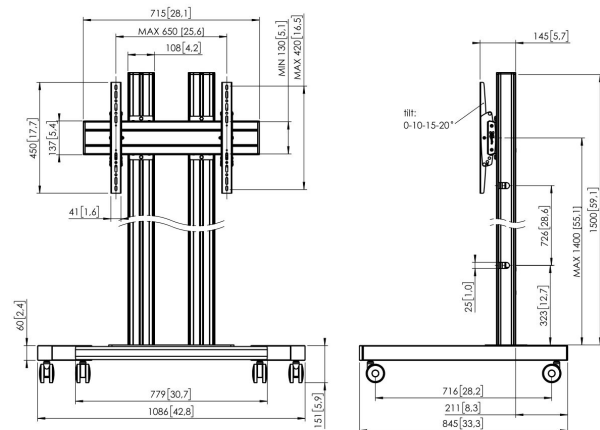

## TD1564 Display Trolley ≥65" (silver)

### Trolley kit TD1564

Display size: >65" 65" Fitment: 600x400 Max. load: 180 kg - 176 lbs Kit consists of: • 1x PFT 8530 Trolley frame • 2x PUC 2715 Pole 150 cm • 1x PFB 3407 Interface bar • 1x PFS 3304 Interface display strips

# Specifications

Article number (SKU)	7953044
Colour	Silver
EAN single box	8712285333125
Height	1651
Width	1086
Depth	845
TÜV certified	Yes
Tilt	Tilt up to 20°
Guarantee	5 years
Max. weight load (kg/Lbs)	80 / 176.37
Min. hole pattern	100mm x 100mm
Max. hole pattern	650mm x 420mm
Max. bolt size	M8
Max. height of interface (mm)	450
Max. width of interface (mm)	715
Max. distance to floor - center display (mm)	1551
Max. horizontal hole pattern (mm)	650
Max. vertical hole pattern (mm)	420
Min. horizontal hole pattern (mm)	100
Min. screen size (inch)	65
Min. vertical hole pattern (mm)	100
Universal or fixed hole pattern	Universal