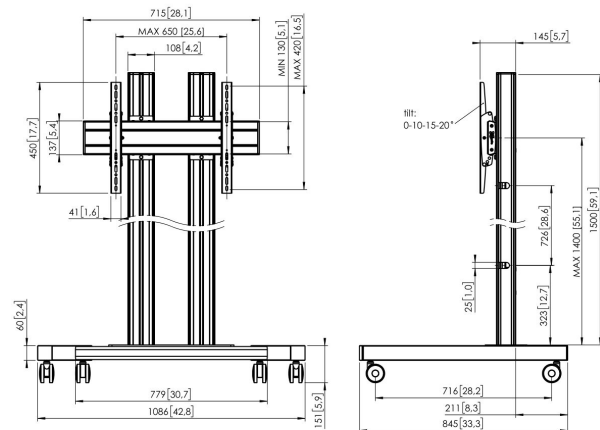

TD1564S Display Trolley

Key Benefits

- Stylish high-end design
- Cable management
- Quick and easy installation

Trolley kit TD1564

Display size: >65" 65" Fitment: 600x400 Max. load: 180 kg - 176 lbs
 Kit consists of: • 1x PFT 8530 Trolley frame • 2x PUC 2715 Pole 150 cm • 1x PFB 3407 Interface bar • 1x PFS 3304 Interface display strips

TD1564S Display Trolley

Specifications

Min. screen size (inch)	65
Min. hole pattern	100mm x 100mm
Max. hole pattern	600mm x 400mm
Min. horizontal hole pattern (mm)	100
Max. horizontal hole pattern (mm)	600
Min. vertical hole pattern (mm)	100
Max. vertical hole pattern (mm)	400
Universal or fixed hole pattern	Universal
Max. height of interface (mm)	450
Max. width of interface (mm)	715
Max. distance to floor - center display (mm)	1551
Max. weight load (kg)	80
Max. weight load (Lbs)	176.37
Tilt	Tilt up to 20°
Height	1651
Width	1086
Depth	845
Article number (SKU)	7953044
EAN single box	8712285333125
Colour	Silver
Certifications	TÜV
TÜV certified	Yes
Guarantee	5 years