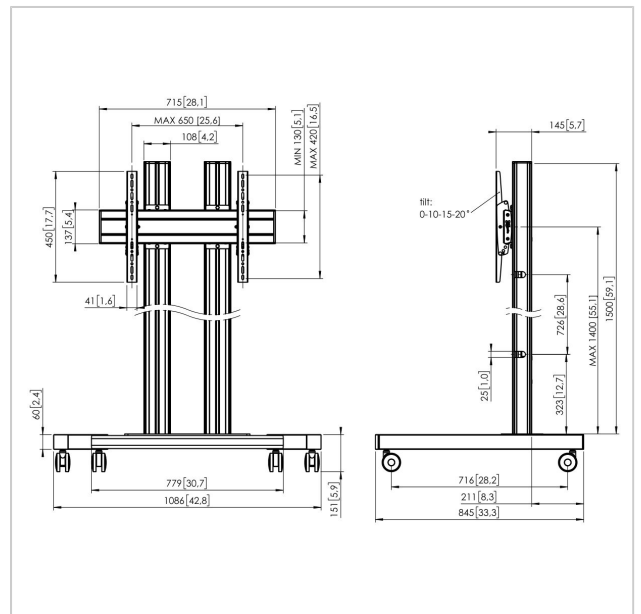

TD1564 Trolley double pole

Article number (SKU)
Colour

7953044
Silver

Key Benefits

- Stylish high-end design
- Cable management
- Quick and easy installation

Trolley kit TD1564

Display size: >65" 65" Fitment: 600x400 Max. load: 180 kg - 176 lbs Kit consists of: • 1x PFT 8530 Trolley frame • 2x PUC 2715 Pole 150 cm • 1x PFB 3407 Interface bar • 1x PFS 3304 Interface display strips

TD1564 Trolley double pole

www.vogels.com

VOGEL'S HOLDING BV 2019 (c) All rights reserved.
Subject to printing errors, technical and price amendments.
Date:2020-05-12

Specifications

Product type number	TD1564
Article number (SKU)	7953044
Colour	Silver
EAN single box	8712285333125
Height	1651
Width	1086
Depth	845
TÜV certified	Yes
Tilt	Tilt up to 20°
Guarantee	5 years
Max. weight load (kg)	80
Min. hole pattern	100mm x 100mm
Max. hole pattern	650mm x 420mm
Max. bolt size	M8
Max. height of interface (mm)	450
Max. width of interface (mm)	715
Max. distance to floor - center display (mm)	1551
Max. horizontal hole pattern (mm)	650
Max. vertical hole pattern (mm)	420
Min. horizontal hole pattern (mm)	100
Min. screen size (inch)	65
Min. vertical hole pattern (mm)	100
Universal or fixed hole pattern	Universal