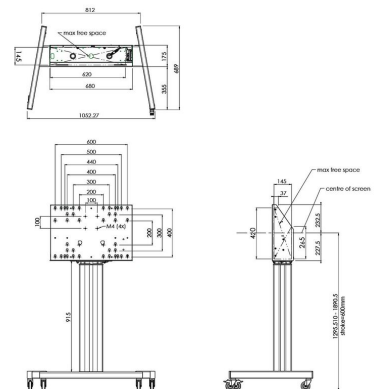

S062.7295 Motorized Display Lift Trolley

Key Benefits

- Ample storage space for AV equipment
- Adjustable in height up to 60 cm

This motorized floor lift on wheels is suitable for screens up to 86 inch with a maximum weight of 120 kg. The mobile base makes it easy to move the trolley from one room to another.

S062.7295 Motorized Display Lift Trolley

Specifications

Motorized	Yes
Min. screen size (inch)	55
Max. screen size (inch)	86
Max. screen size (inch)	86
Min. horizontal hole pattern (mm)	200
Max. horizontal hole pattern (mm)	800
Min. vertical hole pattern (mm)	200
Max. vertical hole pattern (mm)	400
Min. distance to floor - center display (mm)	1295
Max. distance to floor - center display (mm)	1890
Max. weight load (kg)	120
Max. weight load (Lbs)	264.55
Height adjustment (mm)	600
Cable management	Integrated cable management
Anti Collision safety mechanism	Yes
Article number (SKU)	S062.7295
EAN single box	8718868870490
Colour	Black
Certifications	CE
Guarantee	5 years