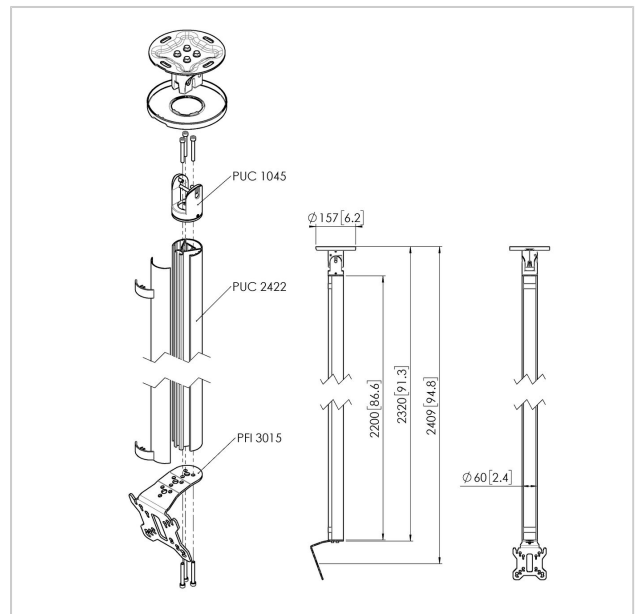

## CT24221S Ceiling Mount

Article number (SKU)  
Colour

7955064  
Silver

### Ceiling mount kit CT24221

Display size: Fitment: 100x100Max. load: 30 kg - 66 lbs Kit consists of: • 1x PUC 1045 Ceiling plate turn and tilt • 1x PUC 2422 Pole 220 cm • 1x PFI 3015 Display interface

### Specifications

Product type number	CT242211	Min. horizontal hole pattern (mm)	50
Article number (SKU)	7955064	Min. screen size (inch)	10
Colour	Silver	Min. vertical hole pattern (mm)	50
EAN single box	8712285347023	Orientation	Landscape / Portrait
Length	2469	Universal or fixed hole pattern	Fixed
Width	130		
Depth	135		
TÜV certified	Yes		
Tilt	Tilt up to 20°		
Turn	Up to 360°		
Guarantee	5 years		
Max. weight load (kg)	30		
Max. bolt size	M4		
Max. height of interface (mm)	141		
Max. width of interface (mm)	130		
Ceiling types	Flat / inclined ceiling		
Height options	Fixed height		
Levelling function	Post-installation horizontal levelling		
Max. distance to ceiling - center display (mm)	2409		
Max. horizontal hole pattern (mm)	100		
Max. screen size (inch)	32		
Max. vertical hole pattern (mm)	100		