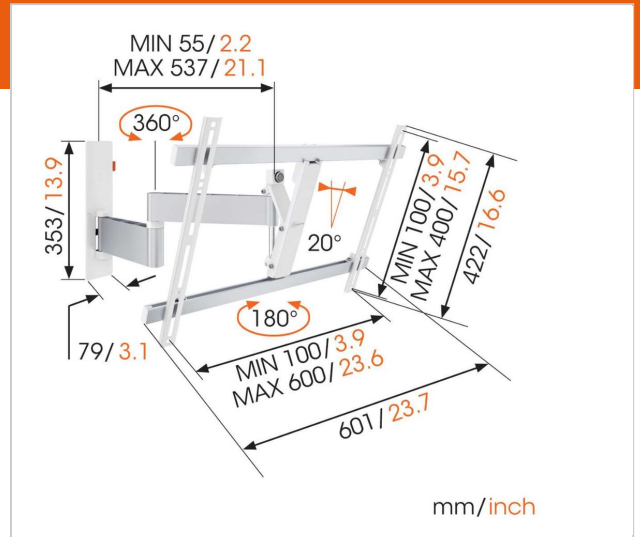

WALL 3345 Full-Motion TV Wall Mount (white)

Article number (SKU)
Colour

8353131
White

Key Benefits

- Easily level your TV even after installation
- Guide your cables
- Simply Smart Value: Great comfort for an affordable price
- Tilt (up to 20°) to avoid reflections
- Use the app and mark the first drilling hole easily!

TV bracket with turning function for TVs up to 30 kg

The WALL 3345 full motion TV wall mount is very popular. The WALL 3345 is suitable for securely mounting virtually any model of TV, from 40" to 65" (101-165 cm), on the wall. The maximum turning angle is 180° and the max. tilting angle is 20°. Also available in white.

Your TV moves in all directions

Mount your TV on the wall with a full motion WALL TV bracket for the best view of your TV from anywhere in the room. You simply turn the TV towards you. You never again have to worry about annoying reflections. With the WALL full-motion wall mount, you can turn your TV to any desired position.

WALL 3345 Full-Motion TV Wall Mount (white)

www.vogels.com

VOGEL'S HOLDING BV 2019 (c) All rights reserved.
Subject to printing errors, technical and price amendments.
Date: 2019-06-25

Specifications

Product type number	WALL 3345
Article number (SKU)	8353131
Colour	White
EAN single box	8712285335549
Product size	L
TÜV certified	Yes
Tilt	Tilt up to 20°
Turn	Full motion (up to 180°)
Guarantee	Lifetime
Min. screen size (inch)	40
Max. screen size (inch)	65
Max. weight load (kg)	30
Min. hole pattern	100mm x 100mm
Max. hole pattern	600mm x 400mm
Max. bolt size	M8
Max. height of interface (mm)	422
Max. width of interface (mm)	601
Cable management	Cable clip
Max. distance to the wall (mm)	540
Min. distance to the wall (mm)	55
Number of pivot points	3
Universal or fixed hole pattern	Universal
What's in the box	<ul style="list-style-type: none"> • Mounting instructions • TV mount guide app • TV mounting kit • Wall mount