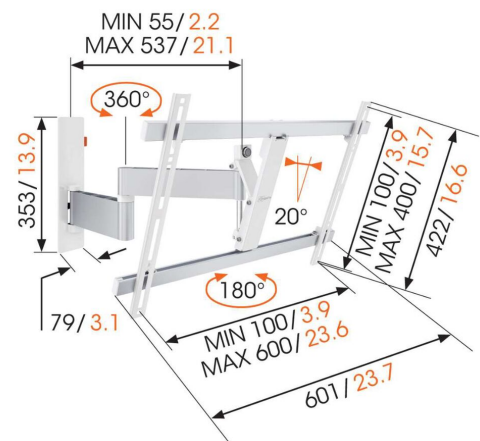

WALL 3345 Full-Motion TV Wall Mount (white)

Key Benefits

- Easily level your TV even after installation
- Guide your cables
- Simply Smart Value: Great comfort for an affordable price
- Tilt (up to 20°) to avoid reflections
- Use the app and mark the first drilling hole easily!

TV bracket with turning function for TVs up to 30 kg

The WALL 3345 full motion TV wall mount is very popular. The WALL 3345 is suitable for securely mounting virtually any model of TV, from 40" to 65" (101-165 cm), on the wall. The maximum turning angle is 180° and the max. tilting angle is 20°. Also available in white.

mm / inch

WALL 3345 Full-Motion TV Wall Mount (white)

Specifications

Article number (SKU)	8353131
Colour	White
EAN single box	8712285335549
Product size	L
TÜV certified	Yes
Tilt	Tilt up to 20°
Turn	Full motion (up to 180°)
Guarantee	Lifetime
Min. screen size (inch)	40
Max. screen size (inch)	65
Max. weight load (kg/Lbs)	30 / 66.14
Min. hole pattern	100mm x 100mm
Max. hole pattern	600mm x 400mm
Max. bolt size	M8
Max. height of interface (mm)	422
Max. width of interface (mm)	601
Cable management	Cable clip
Certifications	TÜV
Max. distance to the wall (mm / inch)	540 / 21.26
Max. horizontal hole pattern (mm)	600
Max. vertical hole pattern (mm)	400
Min. distance to the wall (mm / inch)	55 / 2.17
Number of pivot points	3
Universal or fixed hole pattern	Universal
Awards	iF Product Design Award
Max. thickness desk	iF Product Design Award