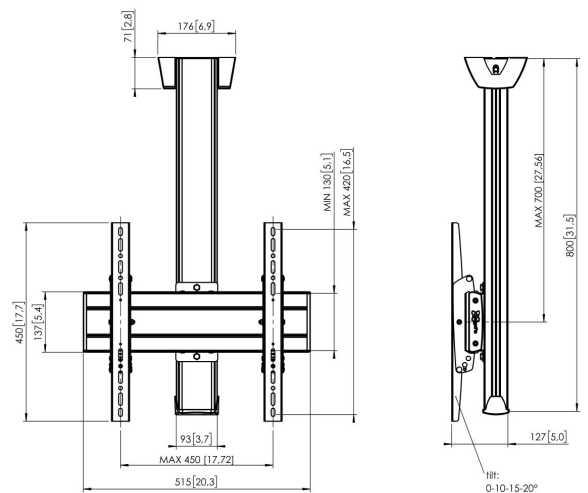

C0844B Display Ceiling Mount fixed (black)

Ceiling mount kit C0844

Display size: Fitment: 400x400Max. load: 80 kg - 176 lbs Kit consists of: • 1x PUC 1060 Ceiling plate • 1x PUC 2508 Pole 80 cm • 1x PFB 3405 Interface bar • 1x PFS 3304 Interface display strips

C0844B Display Ceiling Mount fixed (black)

Specifications

Article number (SKU)	7950010
Colour	Black
EAN single box	8712285332128
Length	800
Width	515
Depth	127
TÜV certified	Yes
Tilt	Tilt up to 20°
Guarantee	5 years
Max. weight load (kg/Lbs)	80 / 176.37
Min. hole pattern	100mm x 100mm
Max. hole pattern	450mm x 420mm
Max. bolt size	M8
Max. height of interface (mm)	450
Max. width of interface (mm)	515
Autolock	True
Ceiling types	Flat ceiling
Fischer inside	Yes
Max. distance to ceiling - center display (mm)	700
Max. horizontal hole pattern (mm)	450
Max. screen size (Inch)	65
Max. vertical hole pattern (mm)	420
Min. horizontal hole pattern (mm)	100
Min. vertical hole pattern (mm)	100
Universal or fixed hole pattern	Universal