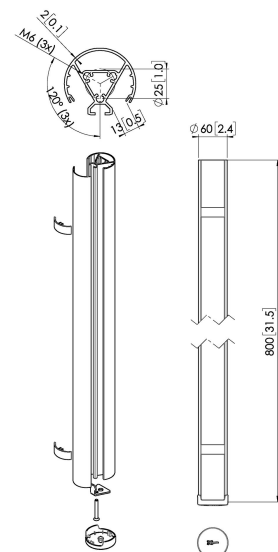

## PUC 2408 Pole 80 cm (silver)

### Key Benefits

- Stylish high-end design
- Modular components
- Cable management
- Also suitable for sloped ceilings
- Easy to install

The PUC 2408 is an 80 cm pole and is a part of the modular Connect-it system with which you can create your own ceiling solution for small- to medium-sized displays.

# Specifications

Article number (SKU)	7224084
Colour	Silver
EAN single box	8712285344442
Length	800
Width	60
TÜV certified	Yes
Guarantee	5 years
Max. weight load (kg/Lbs)	40 / 88.18
Back-to-back displays	False