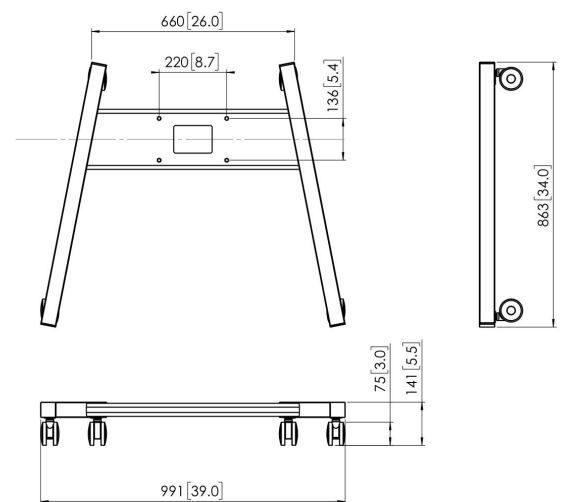

PFT 8525 Trolley frame black

The PFT8525 trolley frame is a part of the modular Connect-it system with which you can create a mobile solution for medium- to large-sized displays..

PFT 8525 Trolley frame black

Specifications

Article number (SKU)	7385250
Colour	Black
EAN single box	8712285337260
Height	141
Width	991
Depth	863
TÜV certified	Yes
Guarantee	5 years
Max. weight load (kg/Lbs)	120 / 264.55

VOGEL'S HOLDING BV (©)